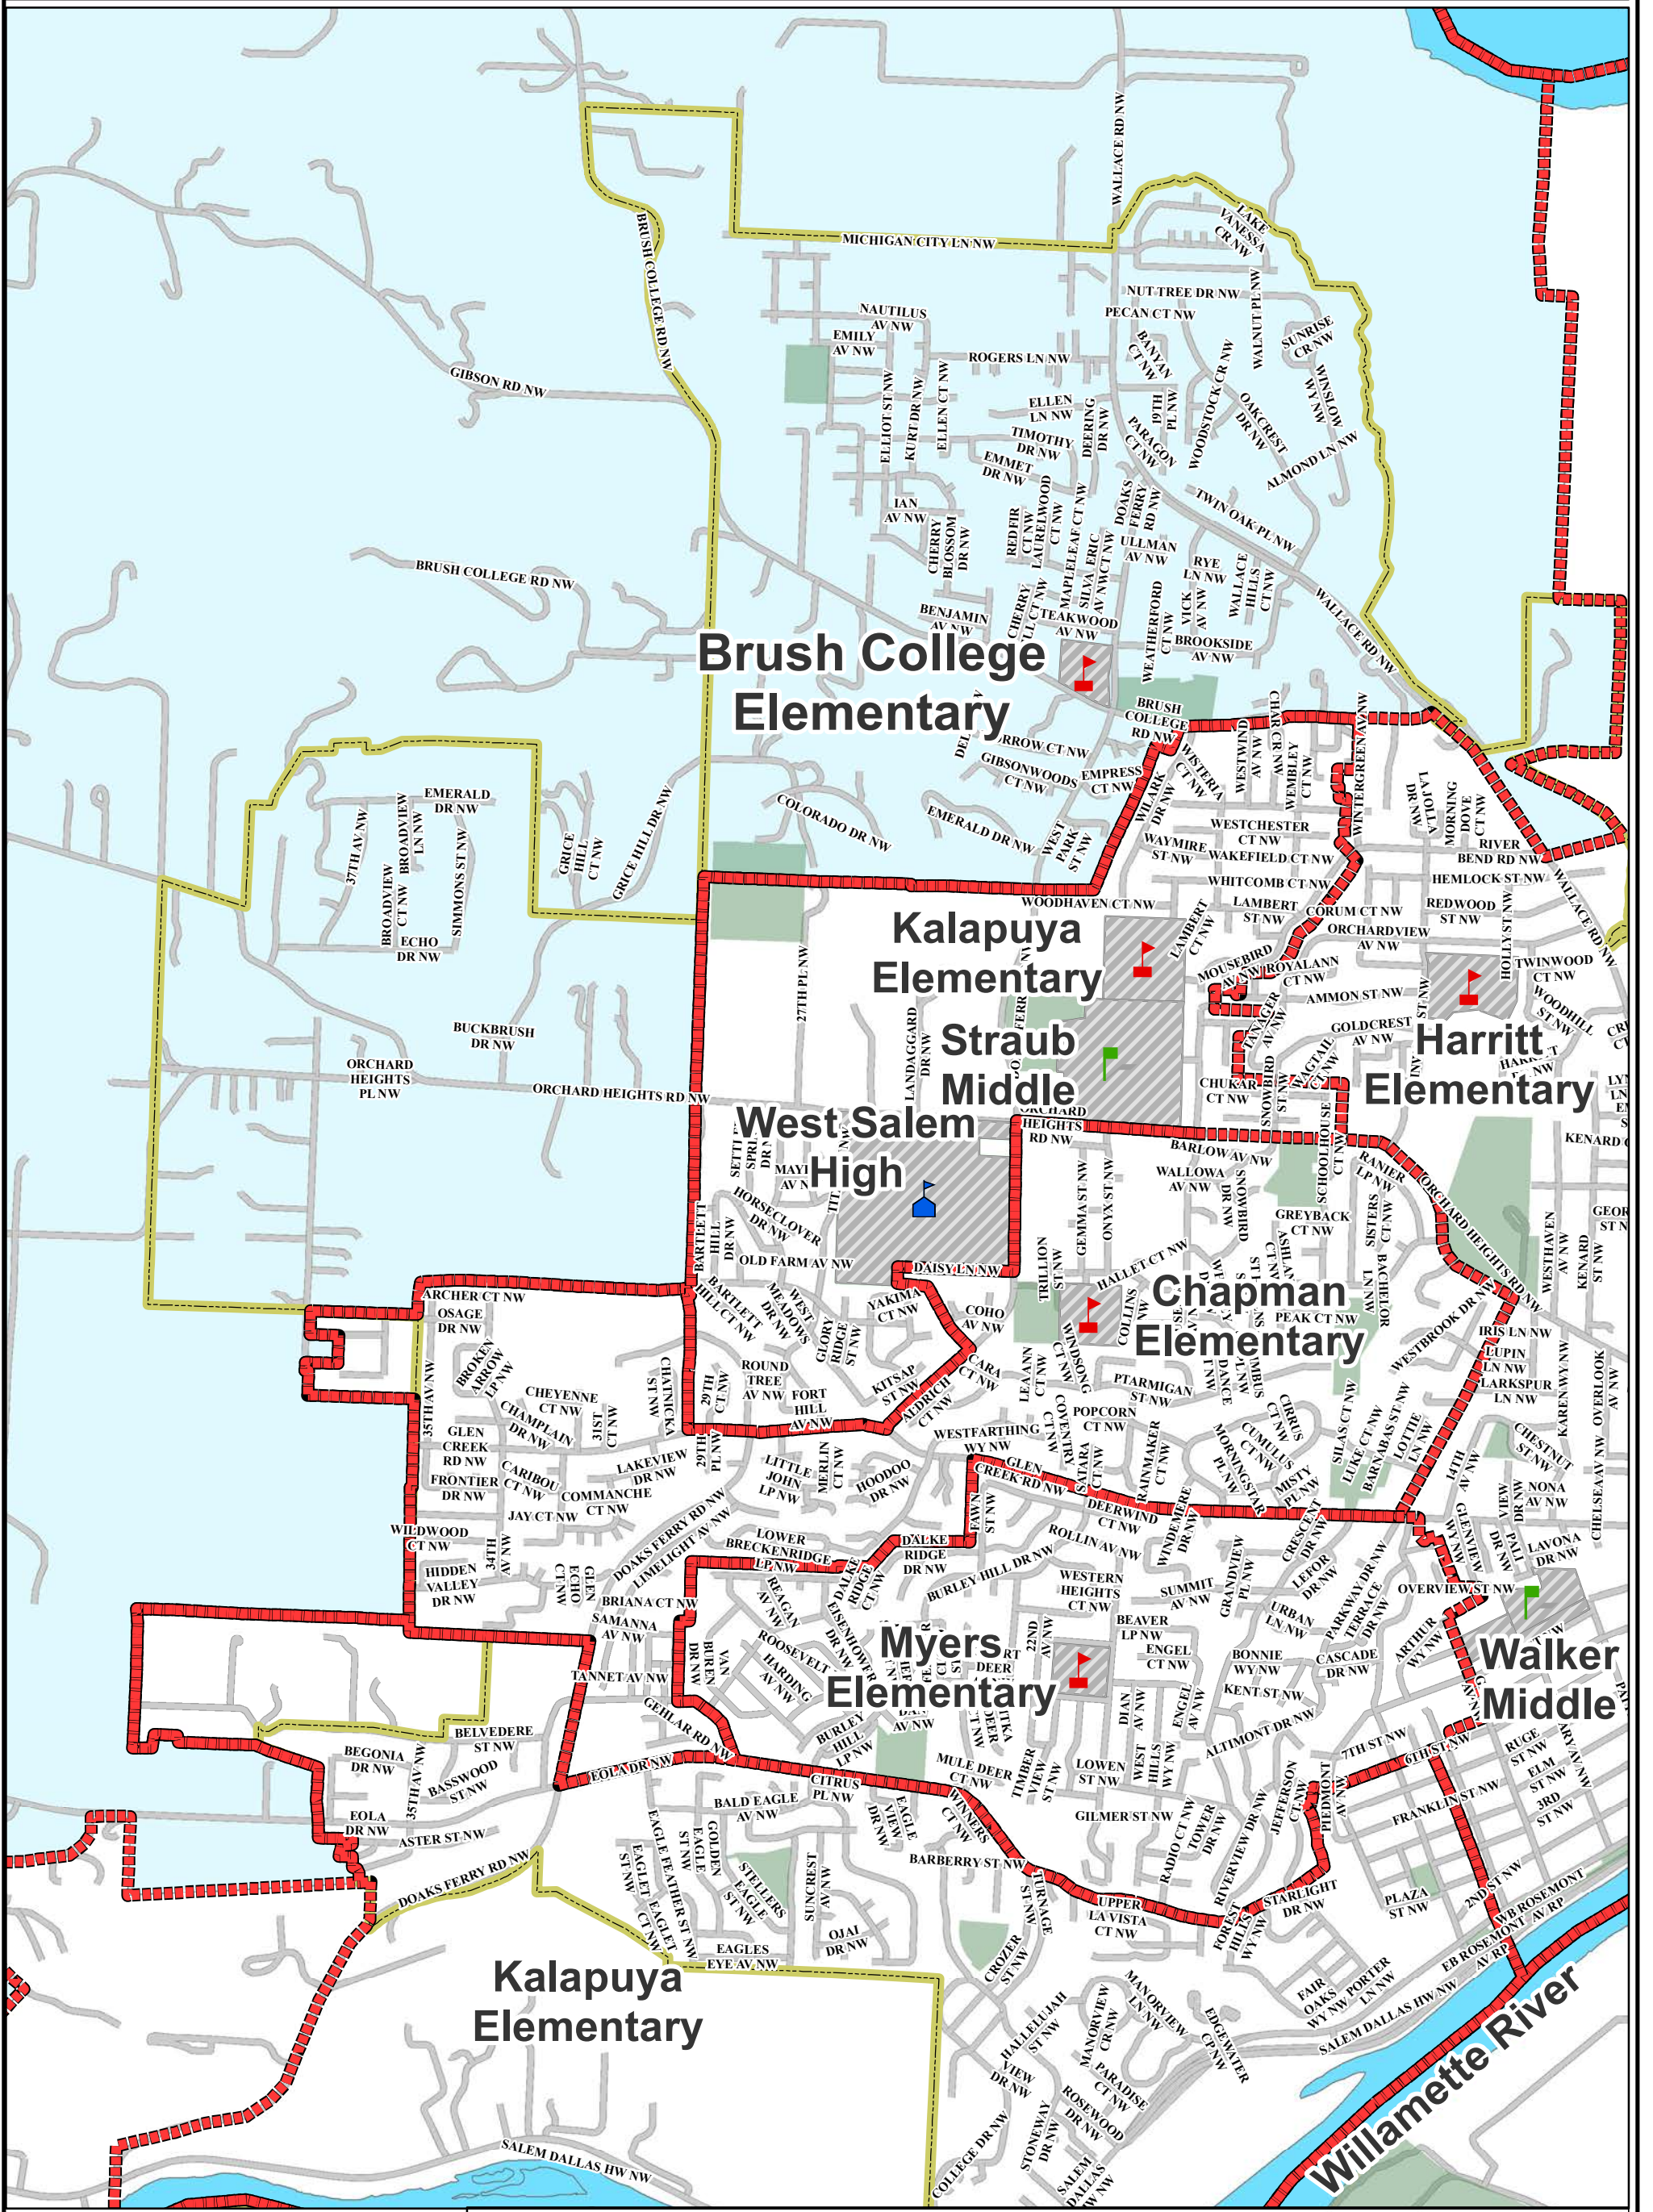

Brush College Elementary School (Map B)

Salem-Keizer Public Schools

- School attendance area boundary line
- UGB
- Streets
- School Site
- Parks
- Elementary School
- Middle School
- High School
- Alternative School
- Program Site

To find school-of-assignment based on student's home address, visit:
<https://busfinder.salkeiz.k12.or.us/elinkrp/Students/BasicTransBoundarySearch.aspx>

Mid-Willamette Valley Council of Governments
Getting things done together!

Map Date	06/27/19
Author	JCT
Boundaries_2019-20	