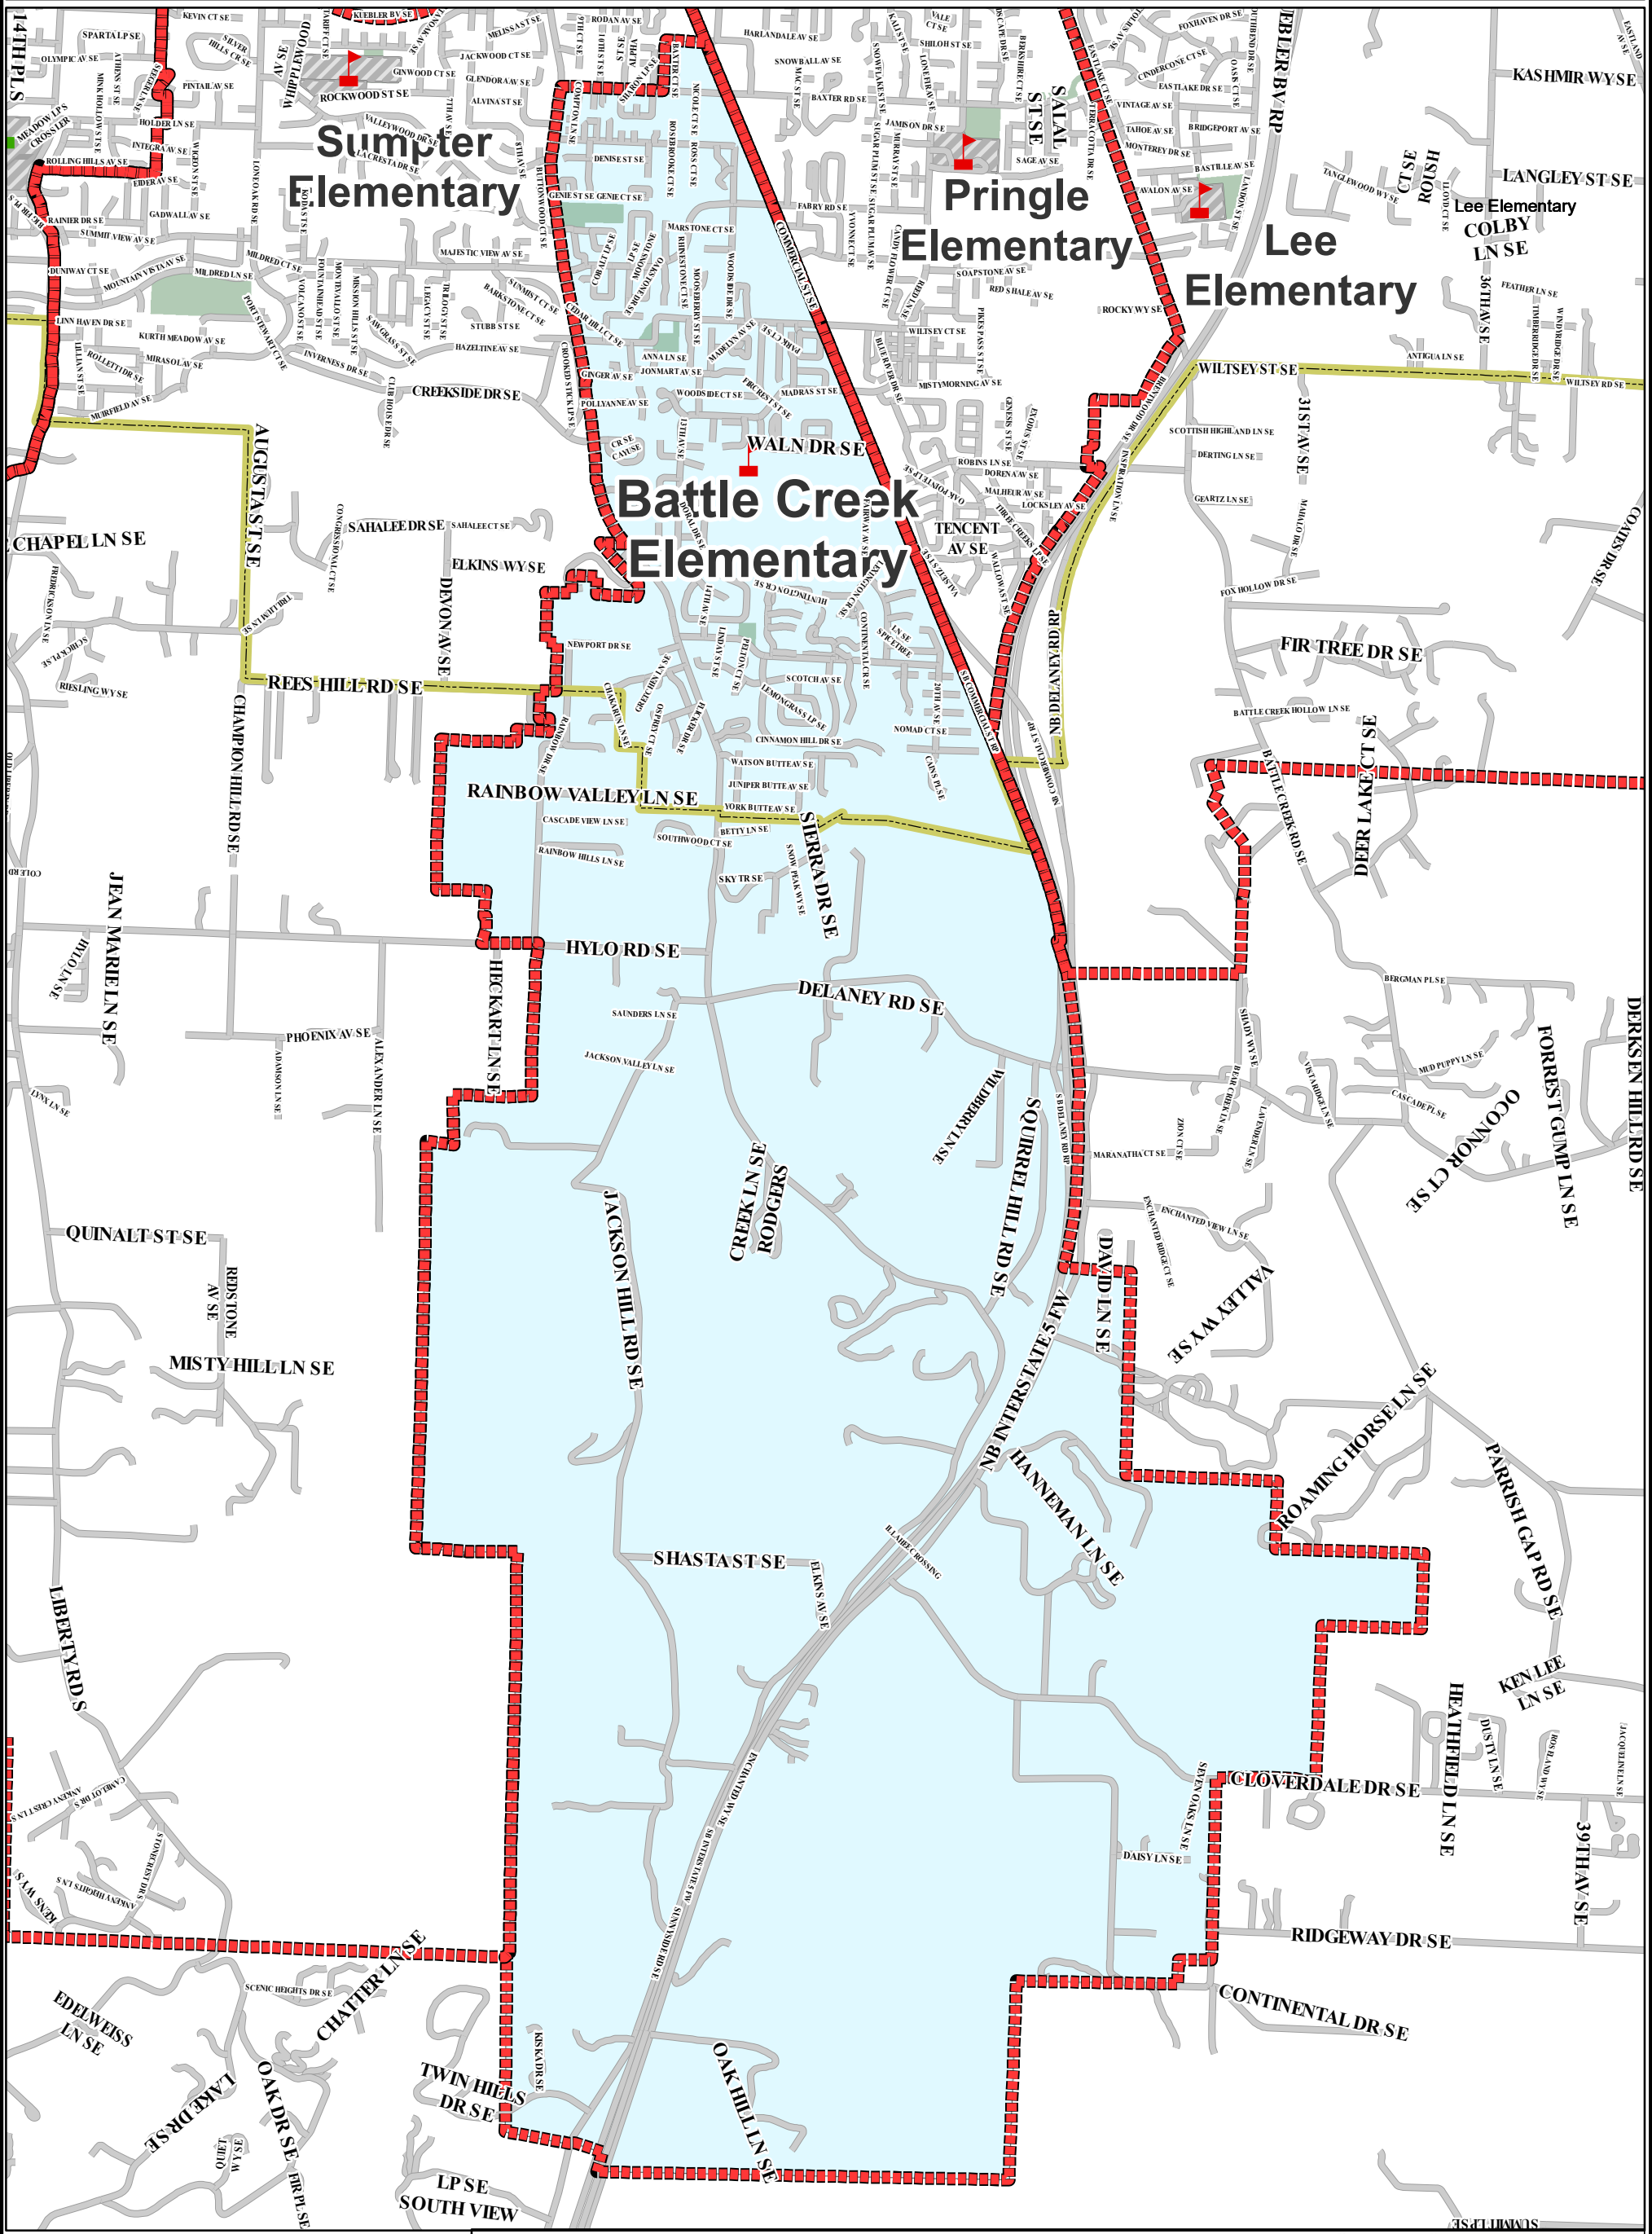

Battle Creek Elementary School

Salem-Keizer Public Schools

- School attendance area boundary line
- UGB
- Streets
- School Site
- Parks
- Elementary School
- Middle School
- High School
- Alternative School
- Program Site

To find school-of-assignment based on student's home address, visit:
<https://busfinder.salkeiz.k12.or.us/elinkrp/Students/BasicTransBoundarySearch.aspx>

Mid-Willamette Valley Council of Governments
Getting things done together!

Map Date	06/27/19
Author	JCT
Boundaries_2019-20	