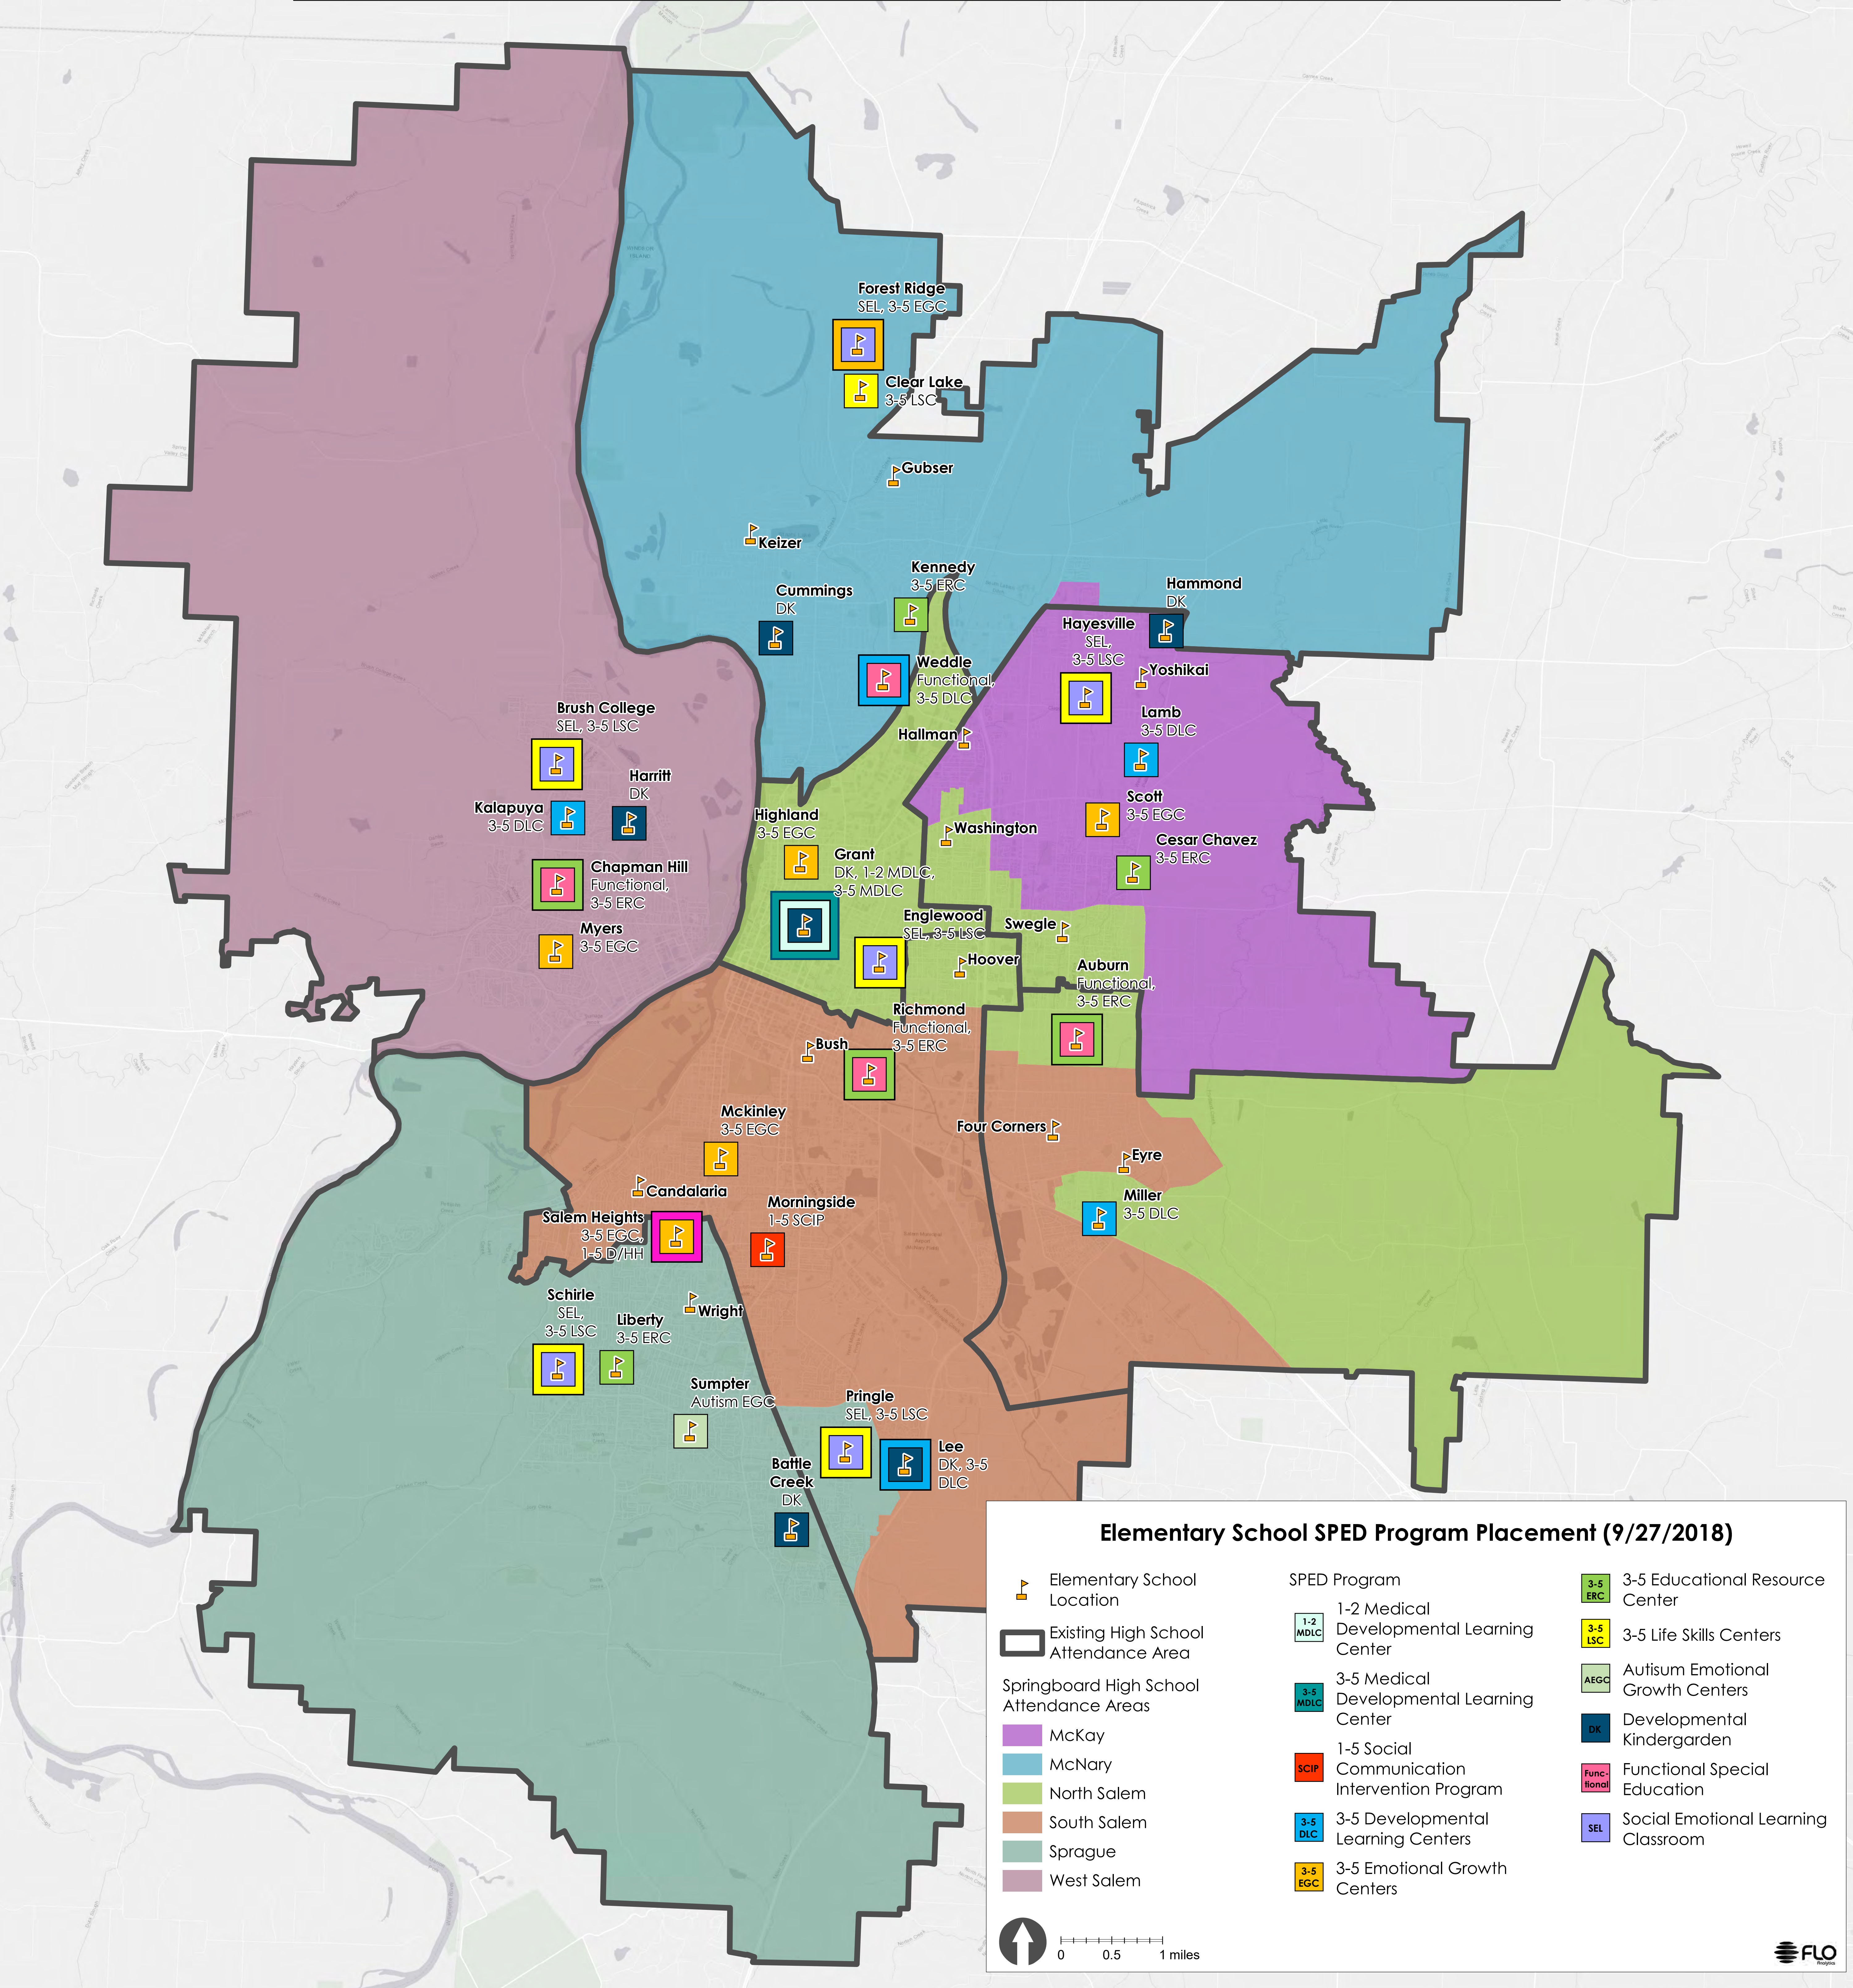

# Elementary School SPED Program Placement High School Boundaries - Springboard

### Elementary School SPED Program Placement (9/27/2018)

Elementary School Location	1-2 Medical Developmental Learning Center	3-5 Educational Resource Center
Existing High School Attendance Area	3-5 Medical Developmental Learning Center	3-5 Life Skills Centers
Springboard High School Attendance Areas	1-5 Social Communication Intervention Program	Autism Emotional Growth Centers
McKay	3-5 Developmental Learning Centers	Developmental Kindergarden
McNary	3-5 Emotional Growth Centers	Functional Special Education
North Salem		Social Emotional Learning Classroom
South Salem		
Sprague		
West Salem		

0 0.5 1 miles