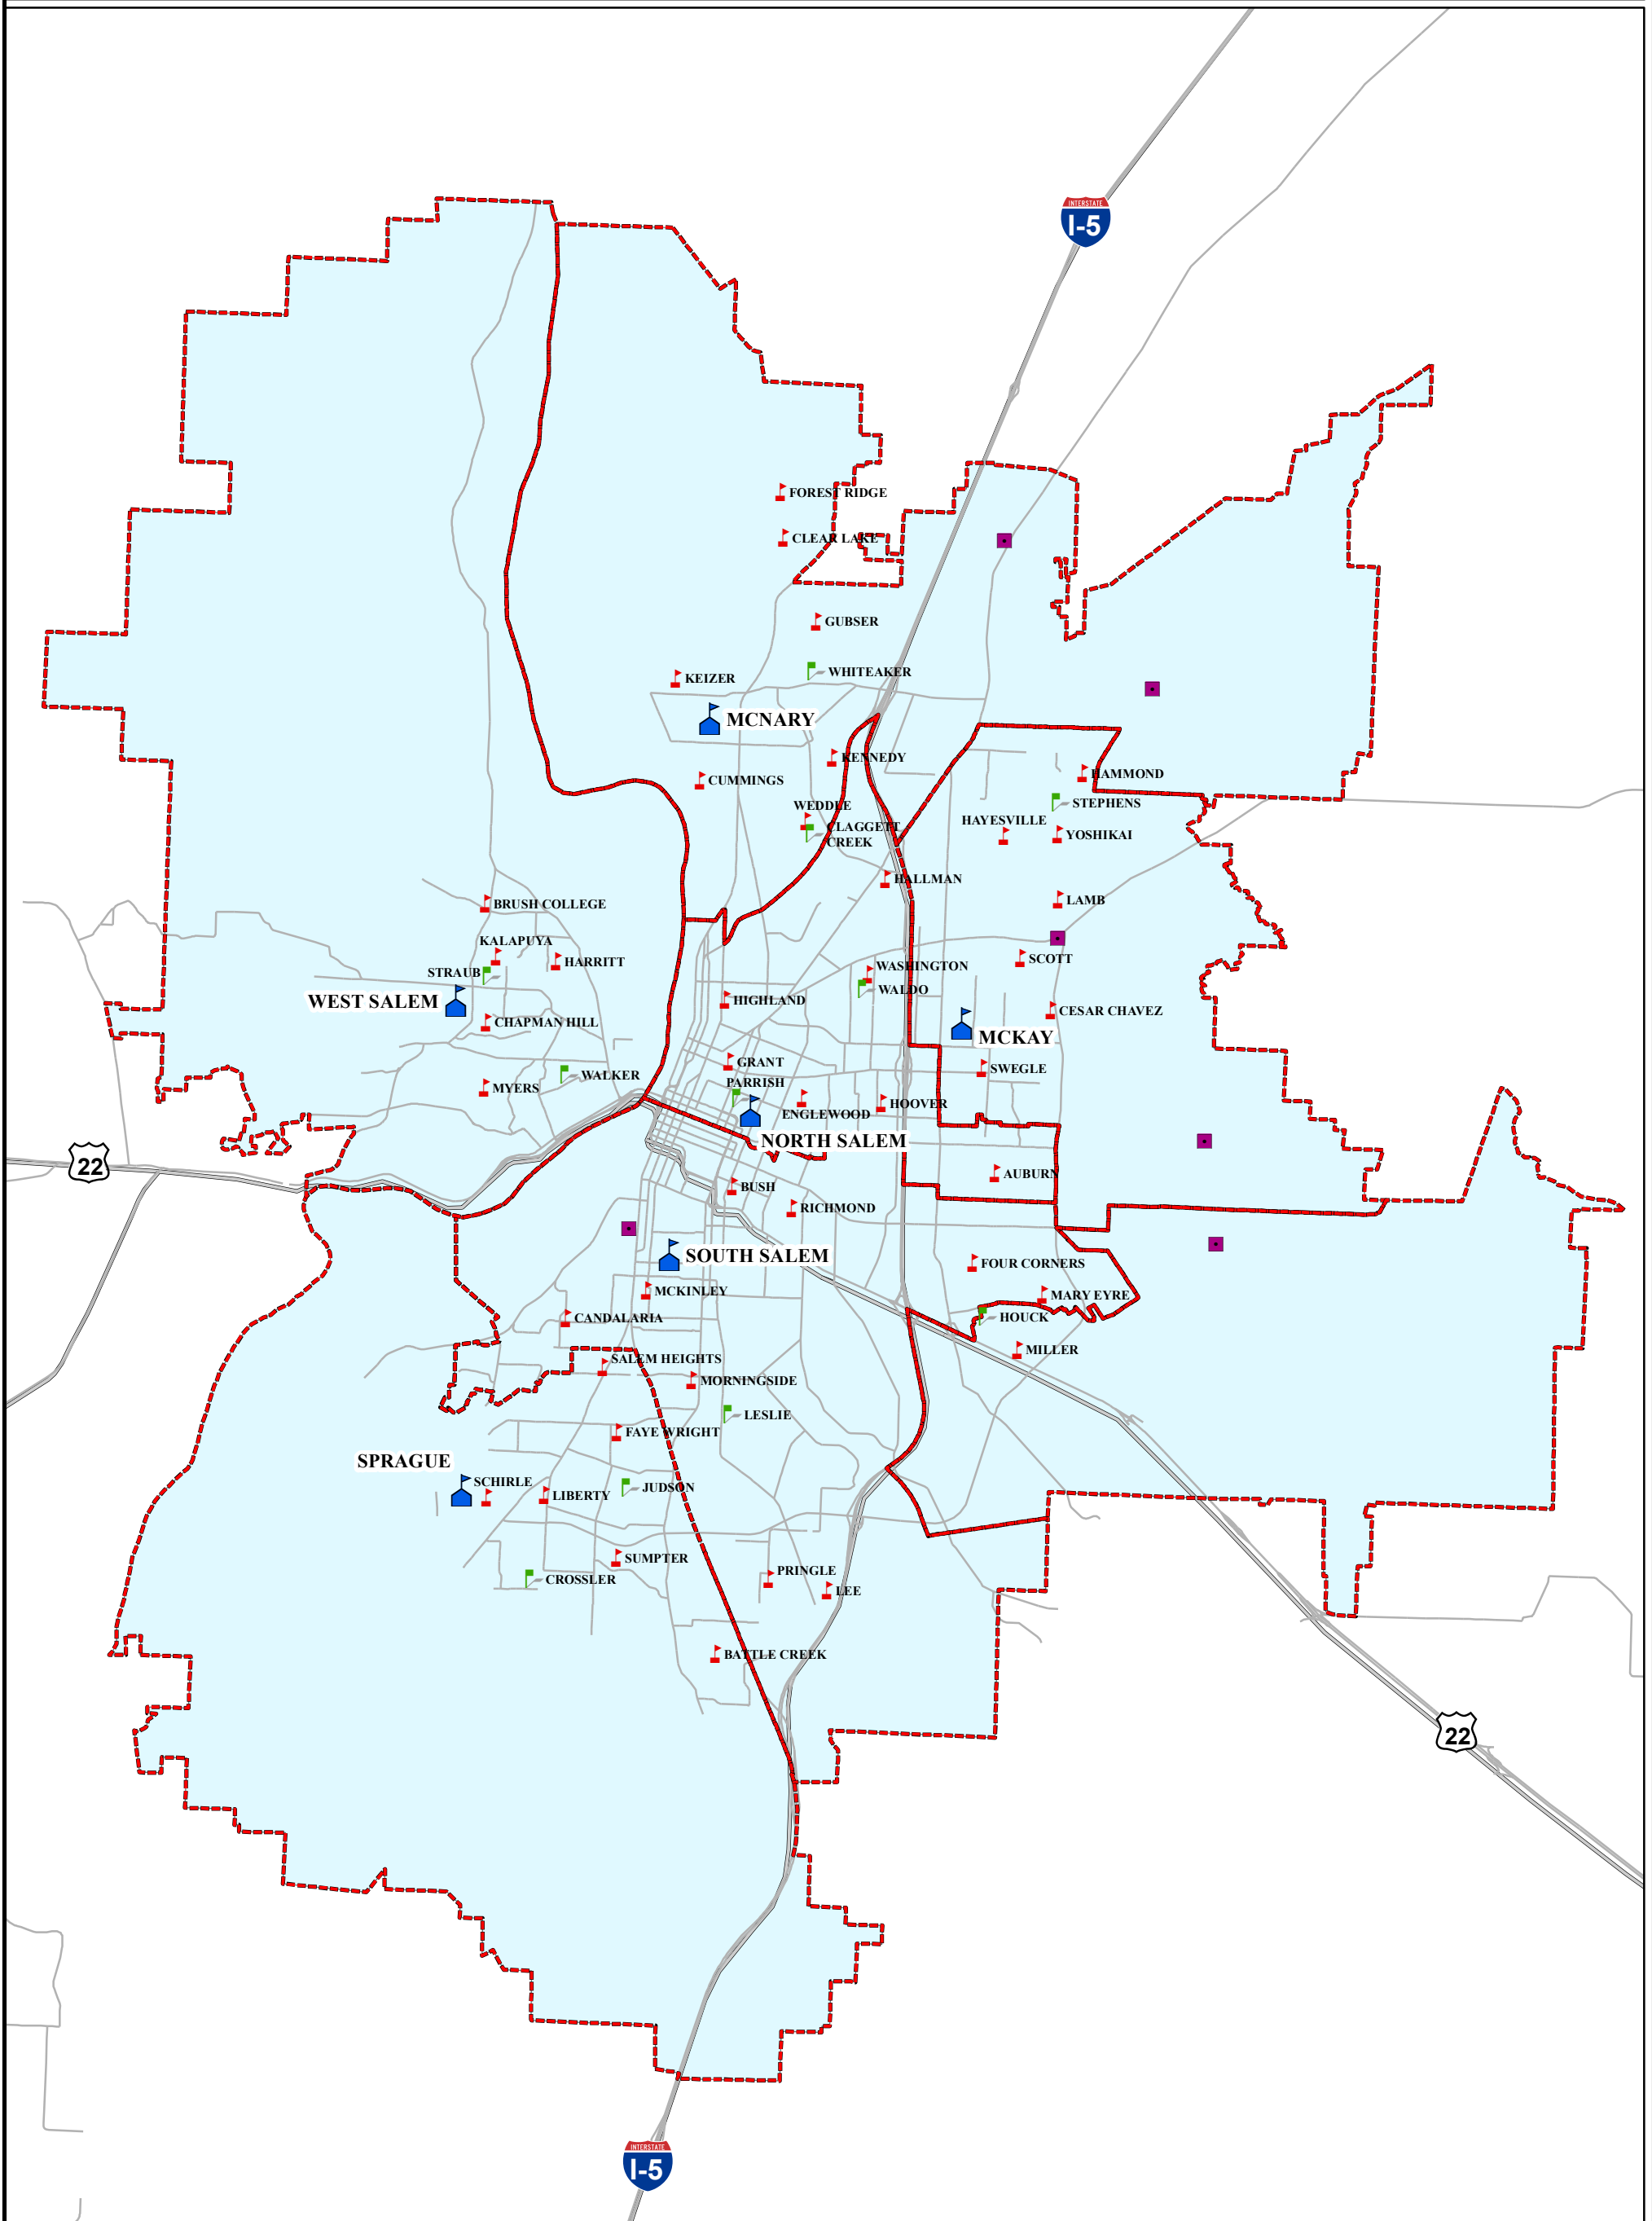

# High School Attendance Areas

## Salem-Keizer Public Schools

	School attendance area boundary line		Elementary School
	UGB		Middle School
	Streets		High School
	School Site		Alternative School
	Parks		Program Site

Salem-Keizer school attendance area maps are available in PDF format at:  
<http://www.salkeiz.k12.or.us/content/boundary-maps>

Tools to determine the school-of-assignment based on a student's home address are here:  
<http://www.salkeiz.k12.or.us/content/council-governors-school-finder>  
<http://www.salkeiz.k12.or.us/content/edulog-webquery-boundary-information>