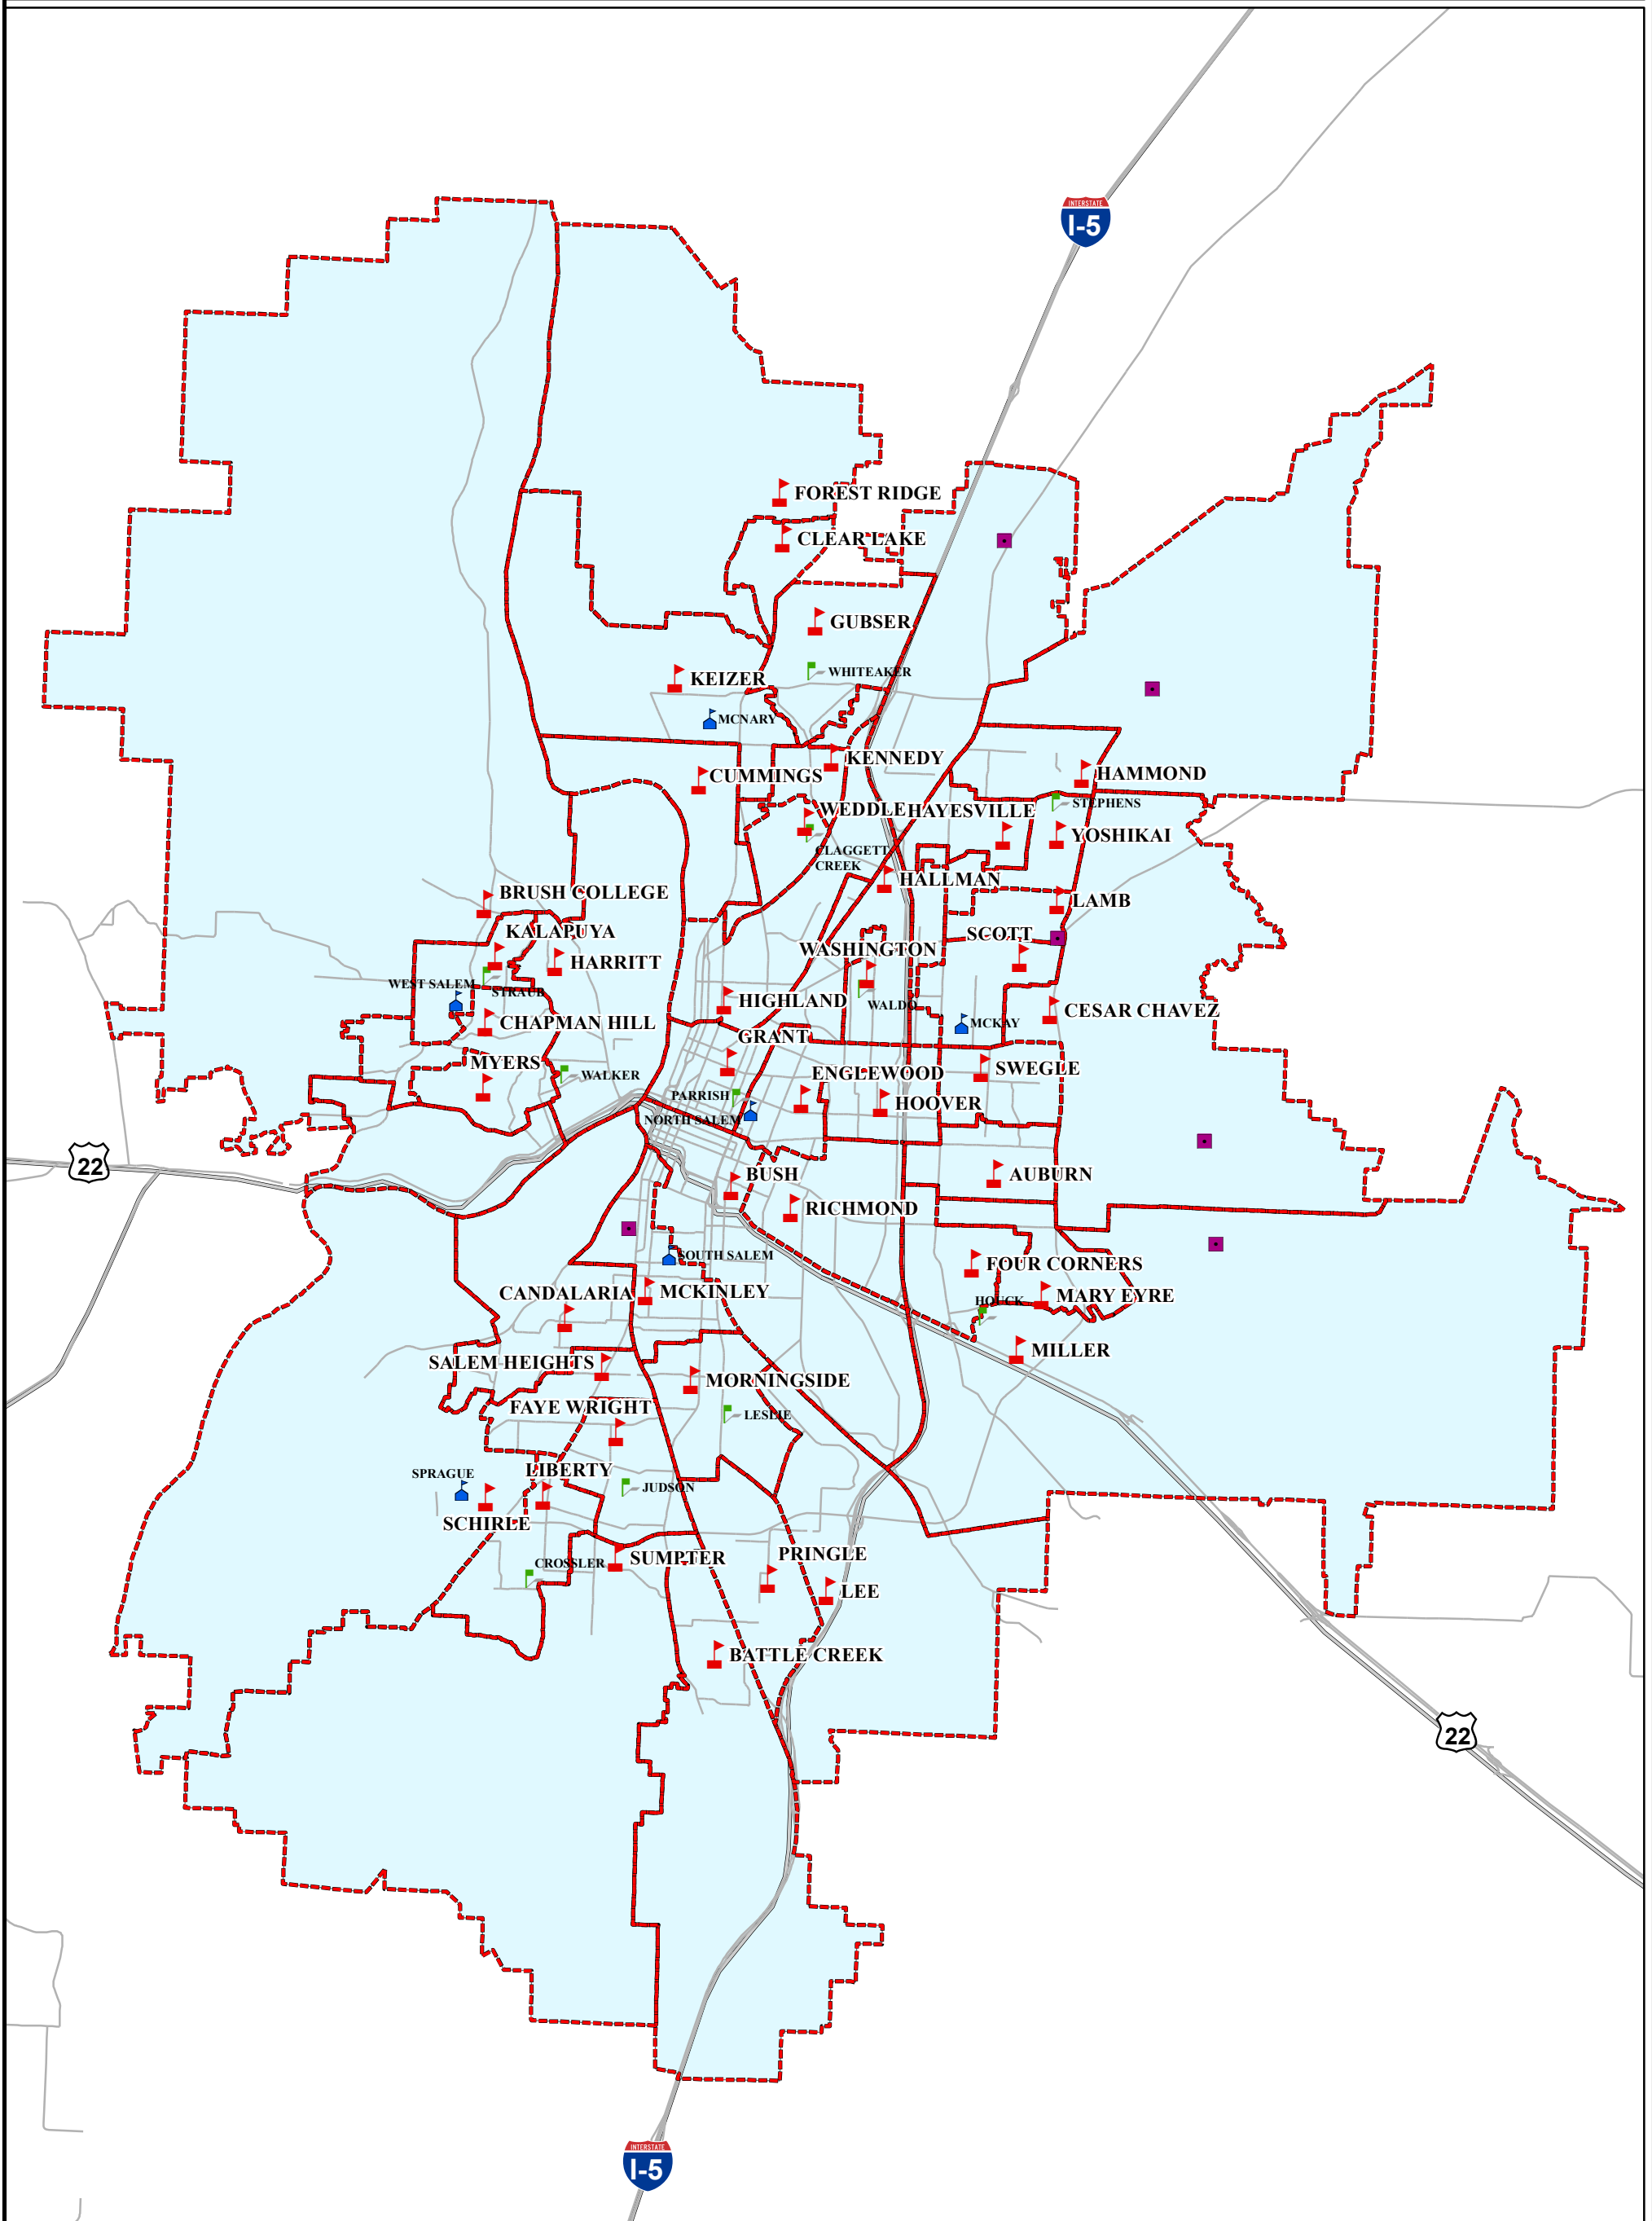

Elementary School Attendance Areas

Salem-Keizer Public Schools

	School attendance area boundary line		Elementary School
	UGB		Middle School
	Streets		High School
	School Site		Alternative School
	Parks		Program Site

Salem-Keizer school attendance area maps are available in PDF format at:
<http://www.salkeiz.k12.or.us/content/boundary-maps>

Tools to determine the school-of-assignment based on a student's home address are here:
<http://www.salkeiz.k12.or.us/content/council-governors-school-finder>
<http://www.salkeiz.k12.or.us/content/edulog-webquery-boundary-information>