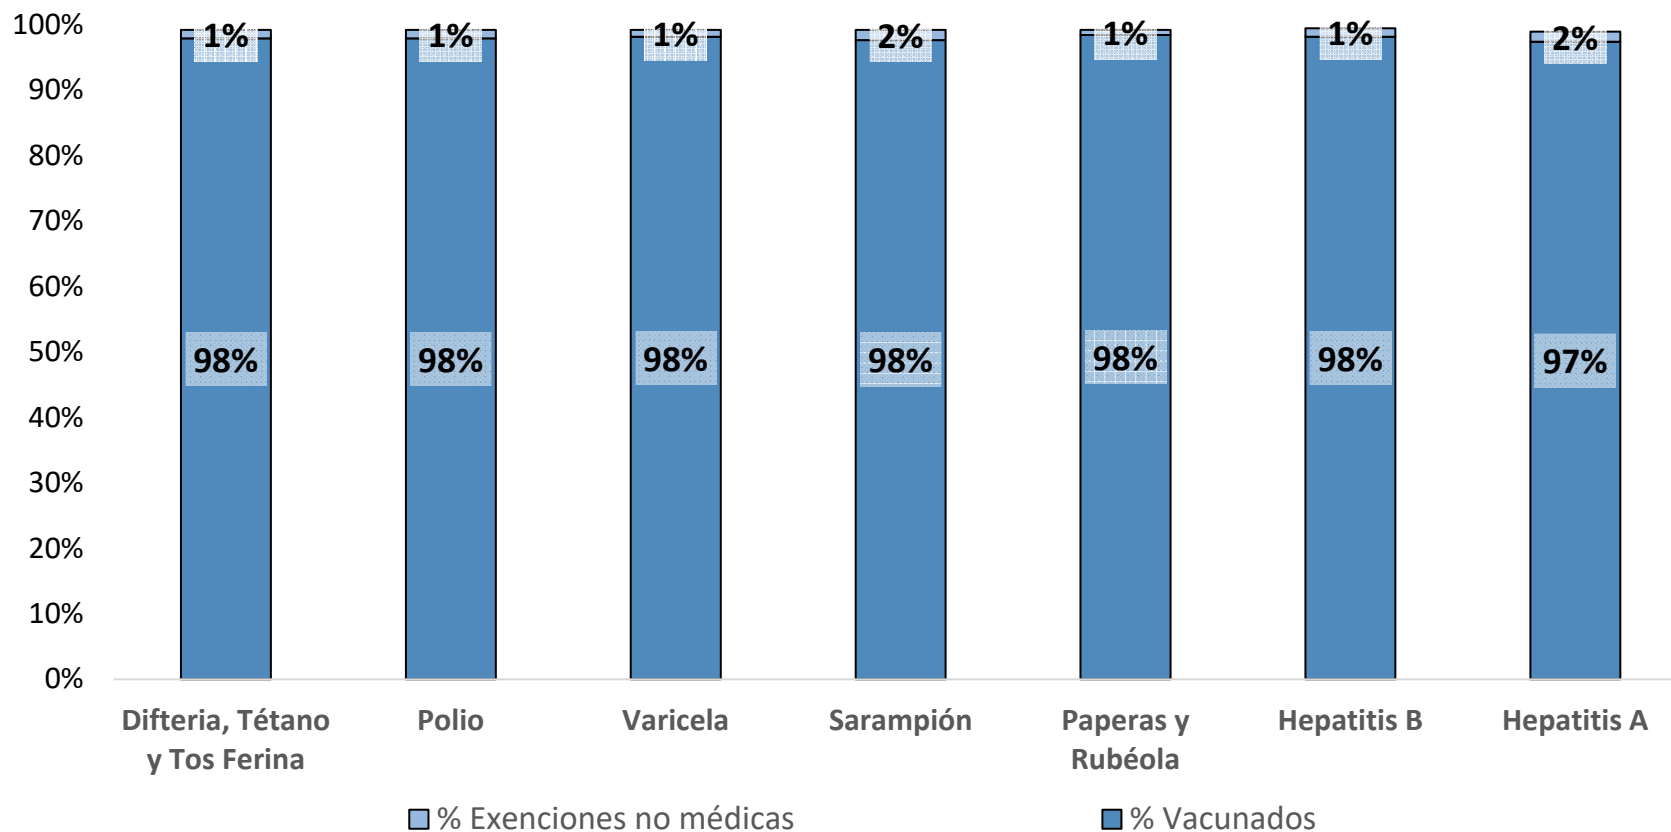

¿Cuántos niños en Weddle Elementary están vacunados?: Marzo 2021*

Número de niños en la escuela**:
386
Porcentaje de niños sin inmunizaciones o exenciones :
0%
Porcentaje de niños con una exención médica para una o más vacunas: **0%**

* No todas las vacunas son necesarias para todos los grados. Estos números no totalizan el 100% si algunos niños tienen exenciones médicas, o están incompletas, o si están en proceso de vacunación pero no necesitan una exención porque están dentro del horario.
**Hay también 0 niños matriculados a los que no se les exige que reporten vacunas debido a que sus registros están siendo seguidos por otro sitio, o asisten menos de 5 días al año.