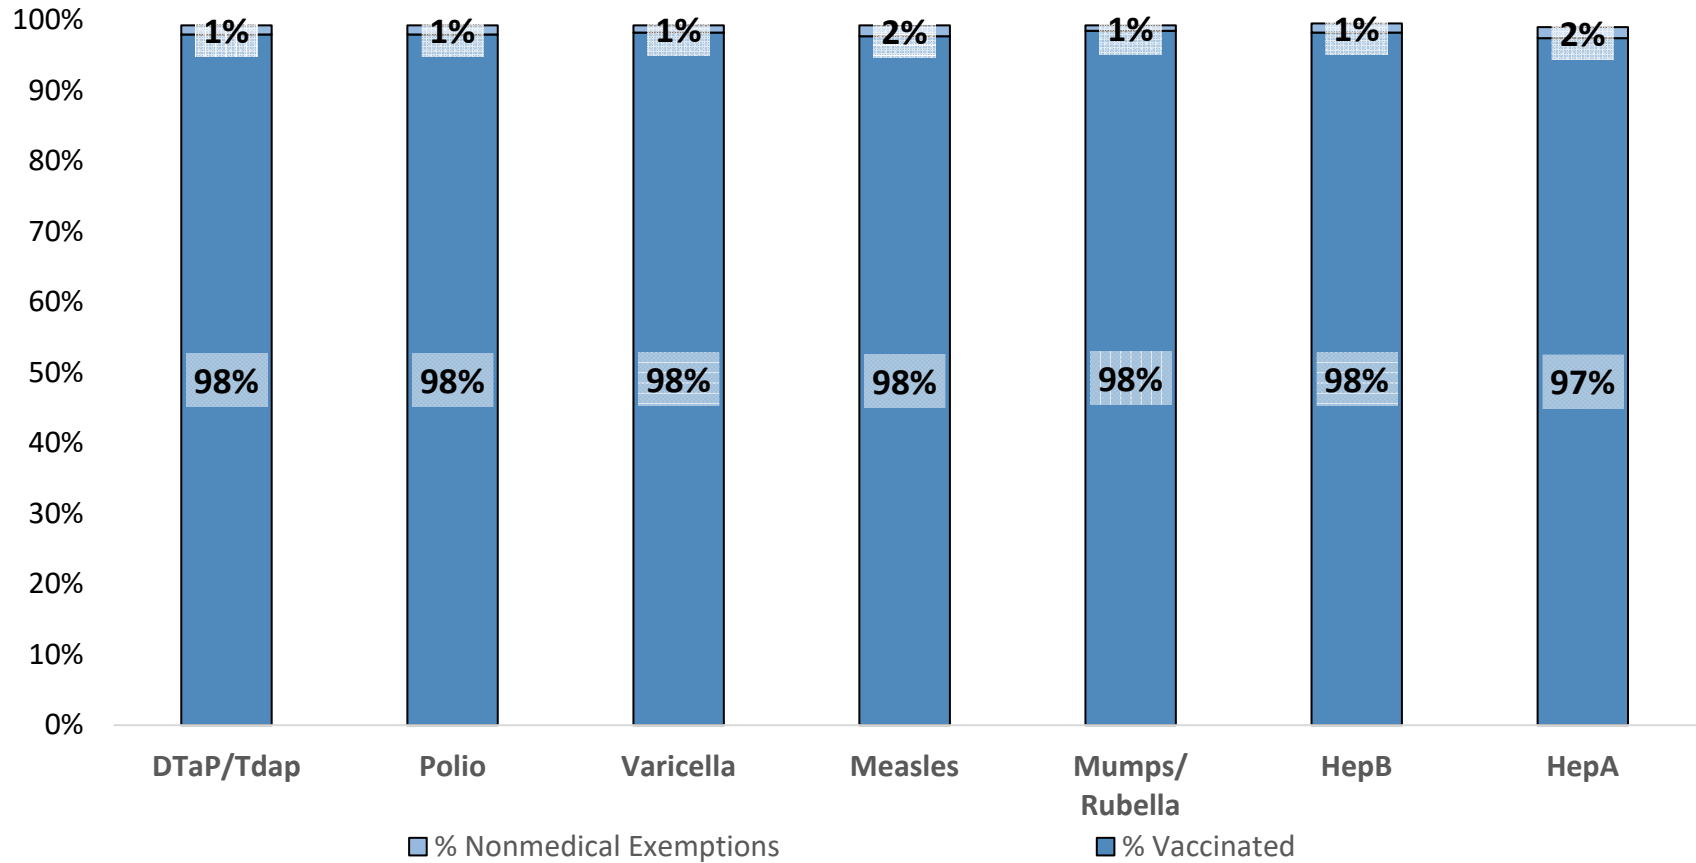

### How many kids at Weddle Elementary are vaccinated: March 2021\*

Number of children at the school\*\*: **386**  
 Percent of children with no immunization or exemption record: **0%**  
 Percent of children with a medical exemption for one or more vaccine(s): **0%**

\* Not all immunizations are required for all grades. These numbers may not total 100% if some children have medical exemptions, or are incomplete or in process with immunizations but do not need an exemption because they are on schedule.