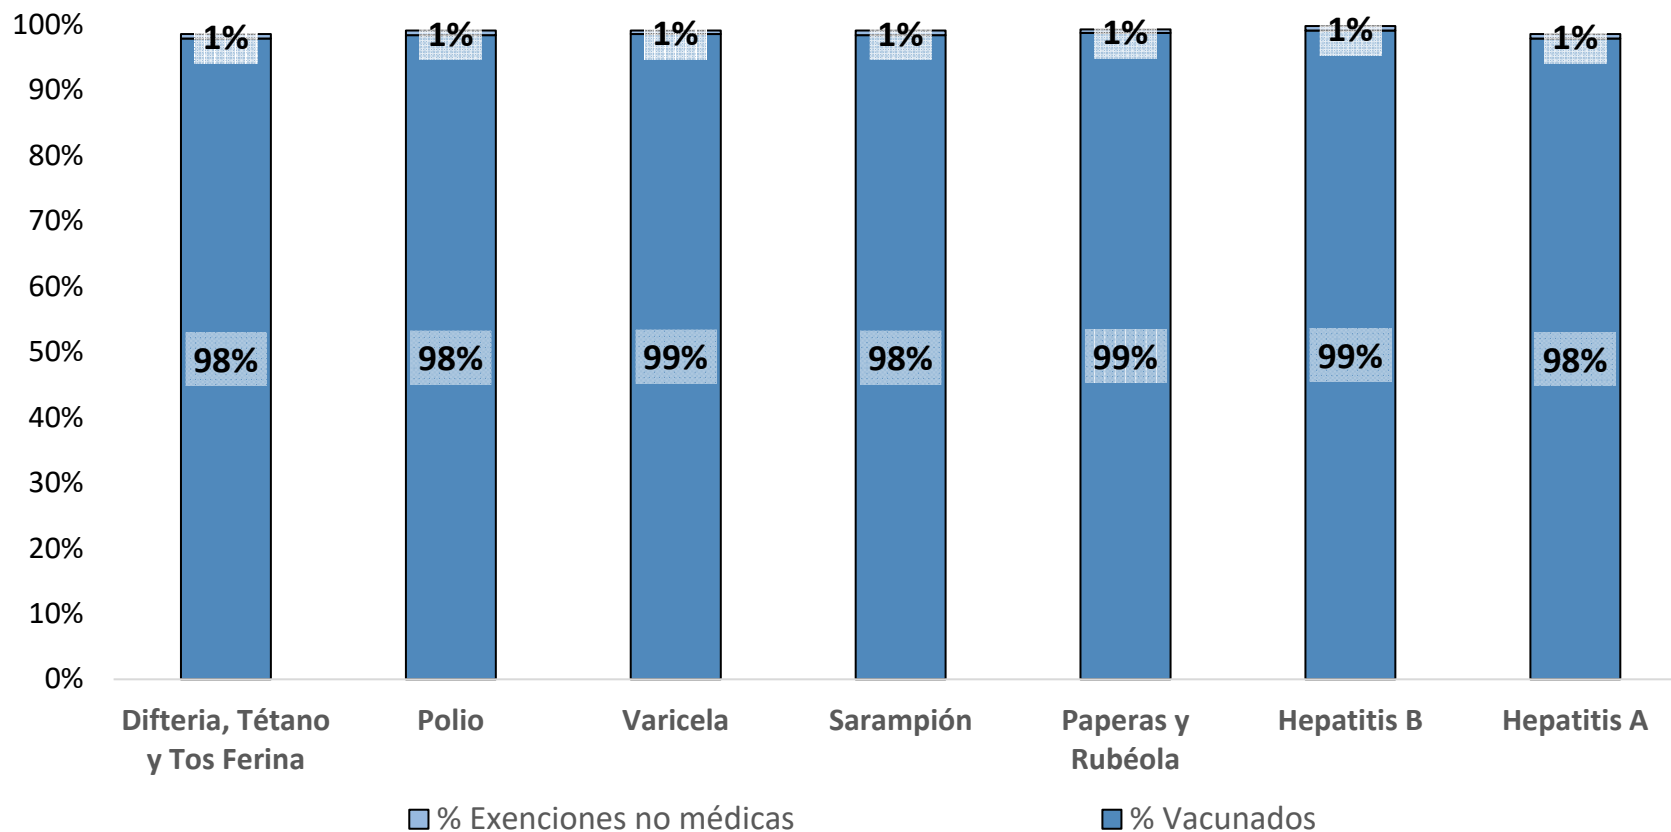

¿Cuántos niños en Swegle Elementary están vacunados?: Marzo 2021*

Número de niños en la escuela**:
572
Porcentaje de niños sin inmunizaciones o exenciones :
0%
Porcentaje de niños con una exención médica para una o más vacunas: **0%**

* No todas las vacunas son necesarias para todos los grados. Estos números no totalizan el 100% si algunos niños tienen exenciones médicas, o están incompletas, o si están en proceso de vacunación pero no necesitan una exención porque están dentro del horario.
**Hay también 0 niños matriculados a los que no se les exige que reporten vacunas debido a que sus registros están siendo seguidos por otro sitio, o asisten menos de 5 días al año.