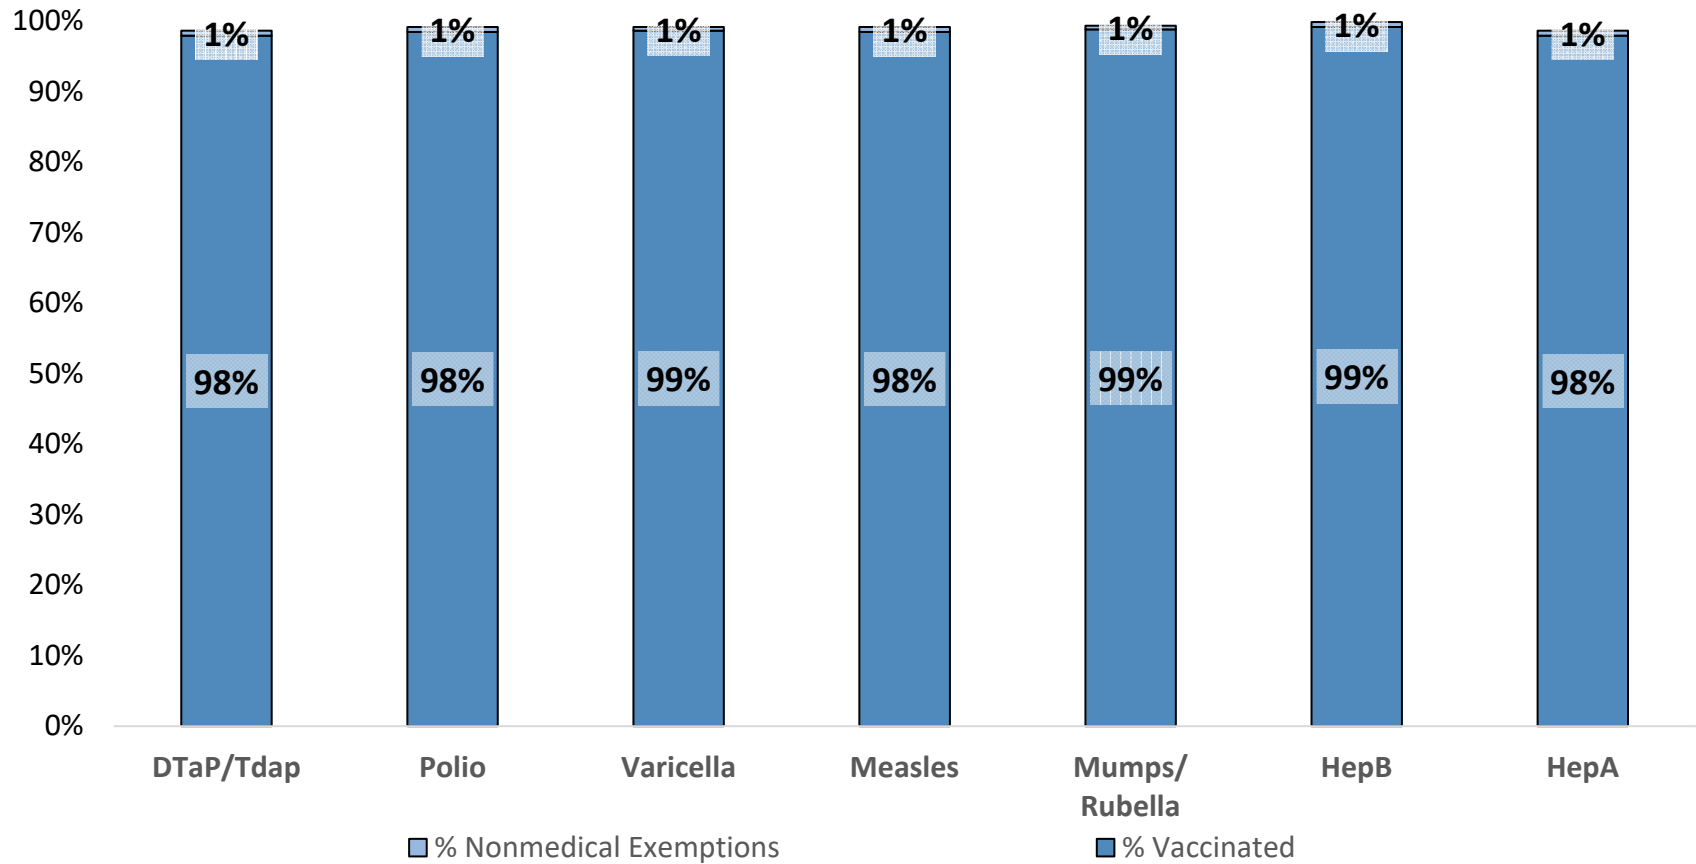

### How many kids at Swegle Elementary are vaccinated: March 2021\*

Number of children at the school\*\*: **572**  
 Percent of children with no immunization or exemption record: **0%**  
 Percent of children with a medical exemption for one or more vaccine(s): **0%**

\* Not all immunizations are required for all grades. These numbers may not total 100% if some children have medical exemptions, or are incomplete or in process with immunizations but do not need an exemption because they are on schedule.