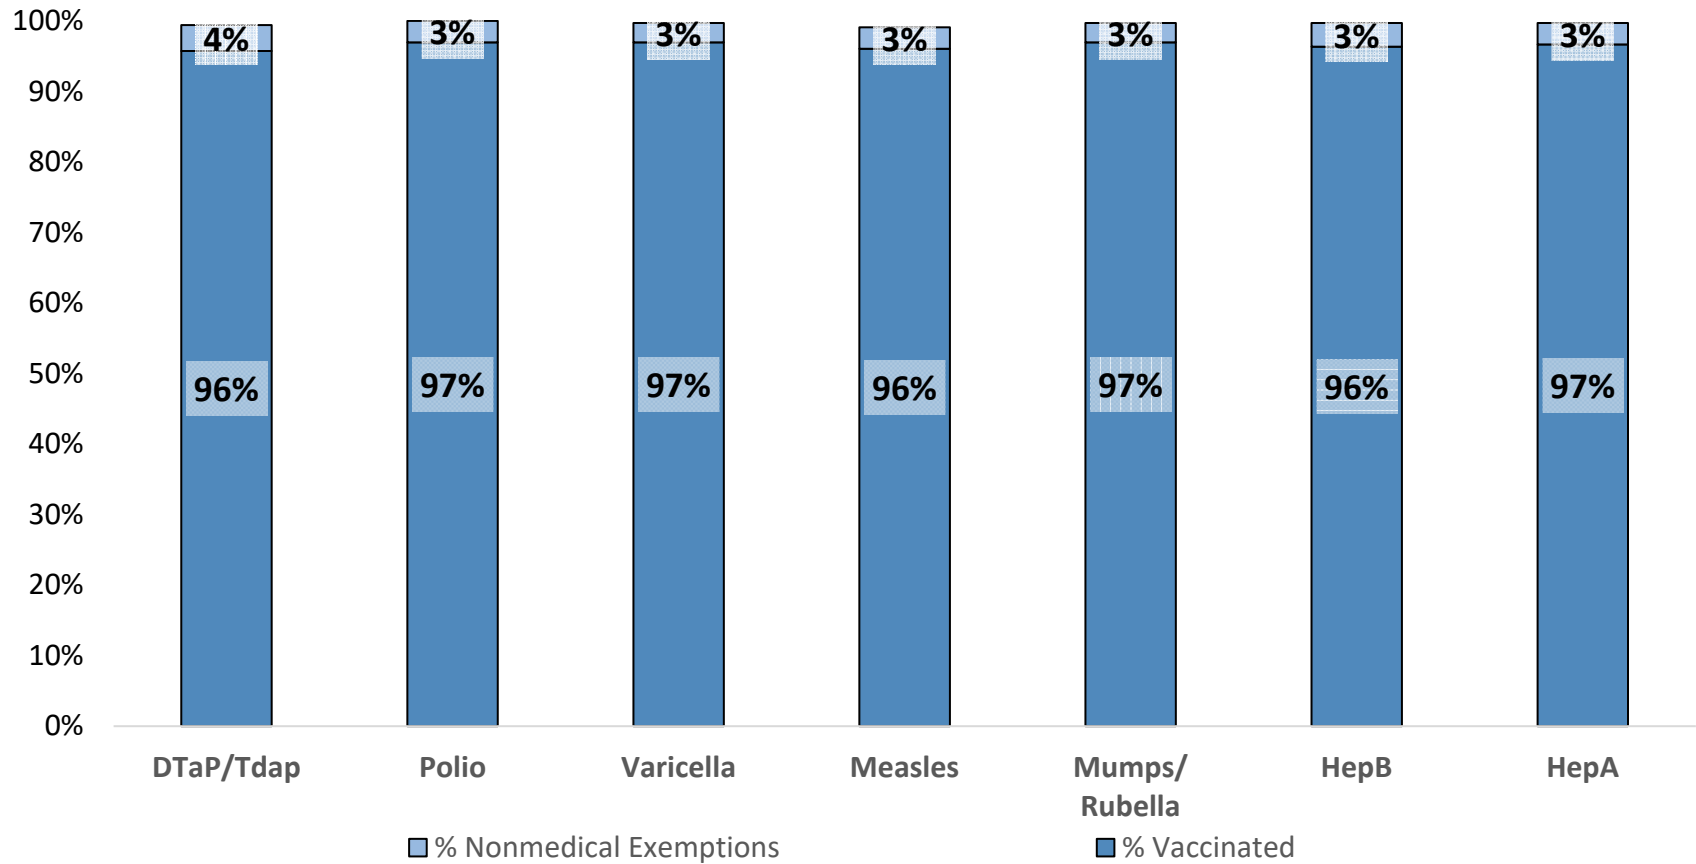

How many kids at Schirle Elementary are vaccinated: March 2021*

Number of children at the school**: **328**
 Percent of children with no immunization or exemption record: **0%**
 Percent of children with a medical exemption for one or more vaccine(s): **1%**

* Not all immunizations are required for all grades. These numbers may not total 100% if some children have medical exemptions, or are incomplete or in process with immunizations but do not need an exemption because they are on schedule.