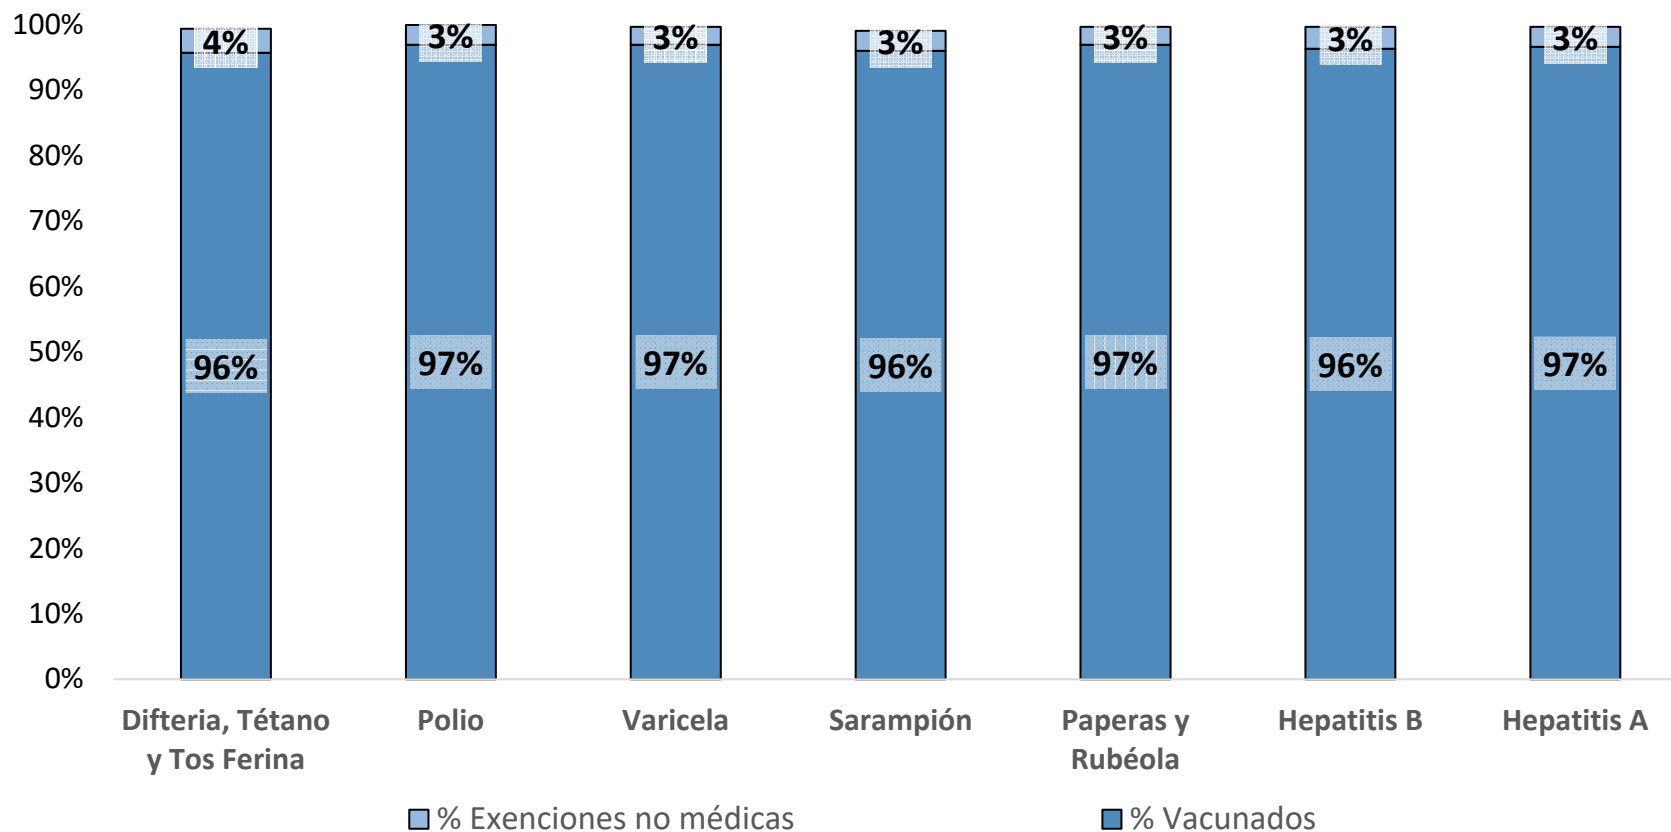

¿Cuántos niños en Schirle Elementary están vacunados?: Marzo 2021*

Número de niños en la escuela**:
328
Porcentaje de niños sin inmunizaciones o exenciones :
0%
Porcentaje de niños con una exención médica para una o más vacunas: **1%**

* No todas las vacunas son necesarias para todos los grados. Estos números no totalizan el 100% si algunos niños tienen exenciones médicas, o están incompletas, o si están en proceso de vacunación pero no necesitan una exención porque están dentro del horario.
**Hay también 0 niños matriculados a los que no se les exige que reporten vacunas debido a que sus registros están siendo seguidos por otro sitio, o asisten menos de 5 días al año.