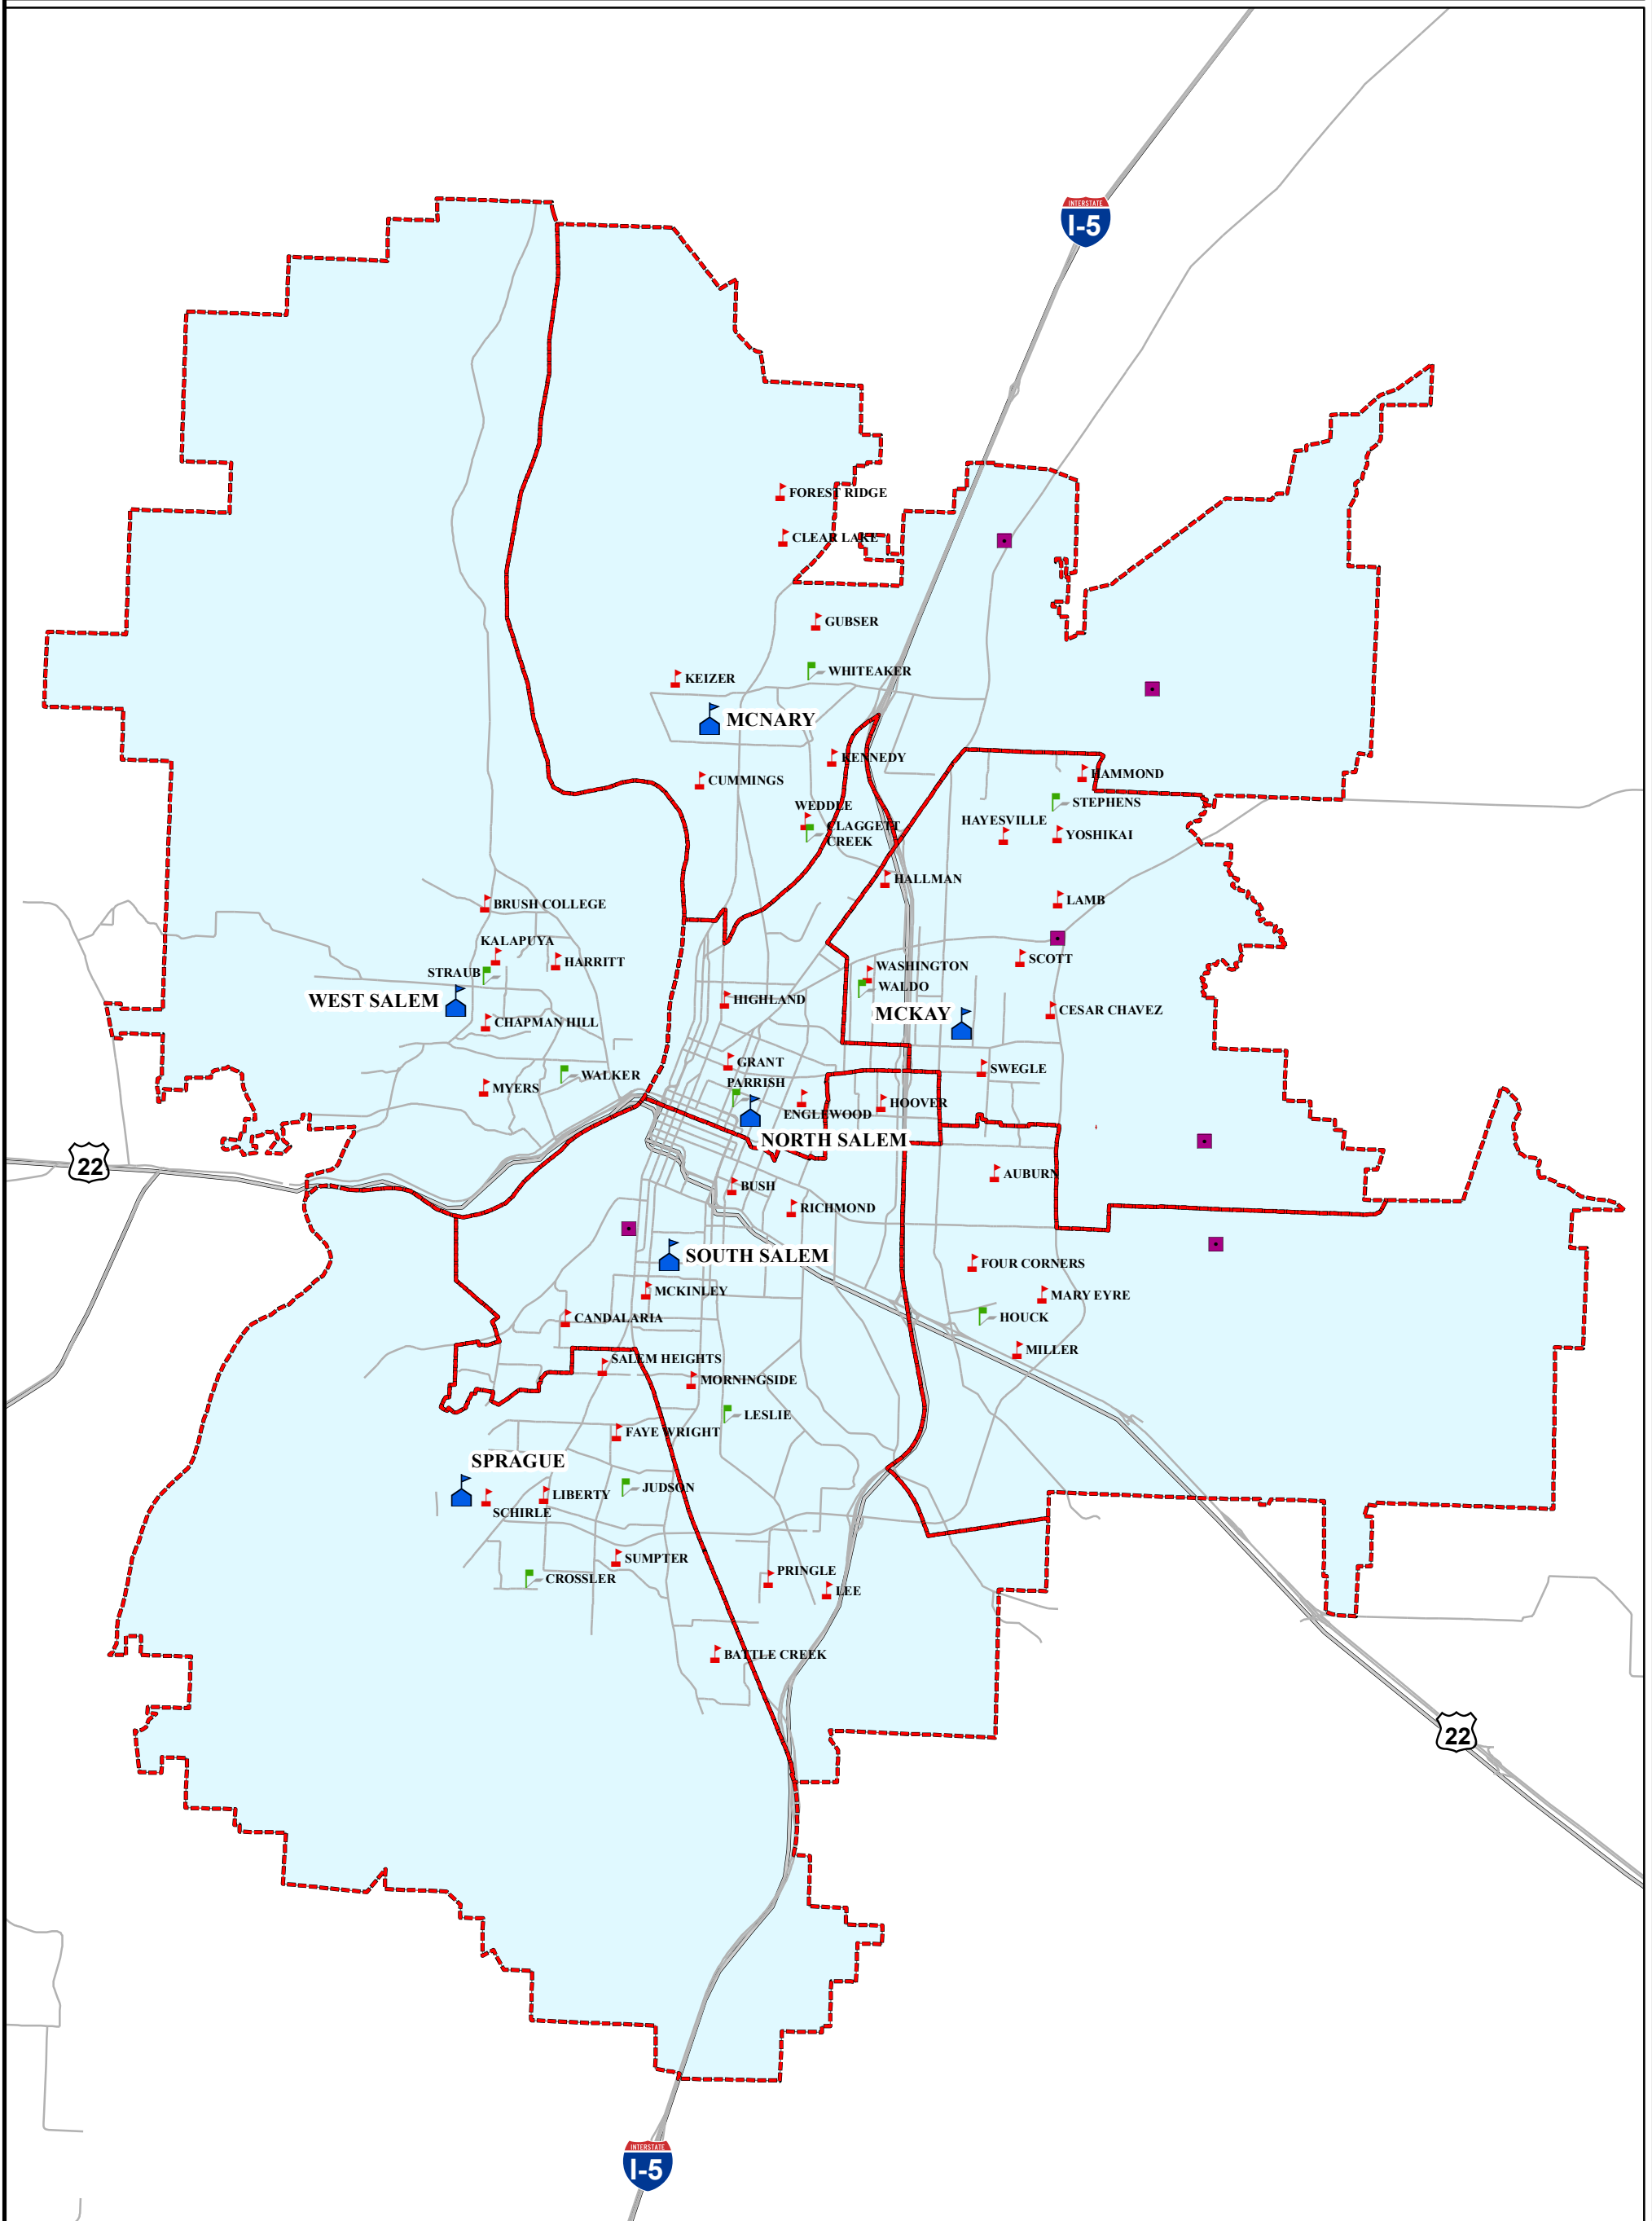

High School Attendance Areas

Salem-Keizer Public Schools

	School attendance area boundary line		Elementary School
	UGB		Middle School
	Streets		High School
	School Site		Alternative School
	Parks		Program Site

Salem-Keizer school attendance area maps are available in PDF format at:
<http://www.salkeiz.k12.or.us/content/boundary-maps>

Tools to determine the school-of-assignment based on a student's home address are here:
<http://www.salkeiz.k12.or.us/content/council-governors-school-finder>
<http://www.salkeiz.k12.or.us/content/edulog-webquery-boundary-information>