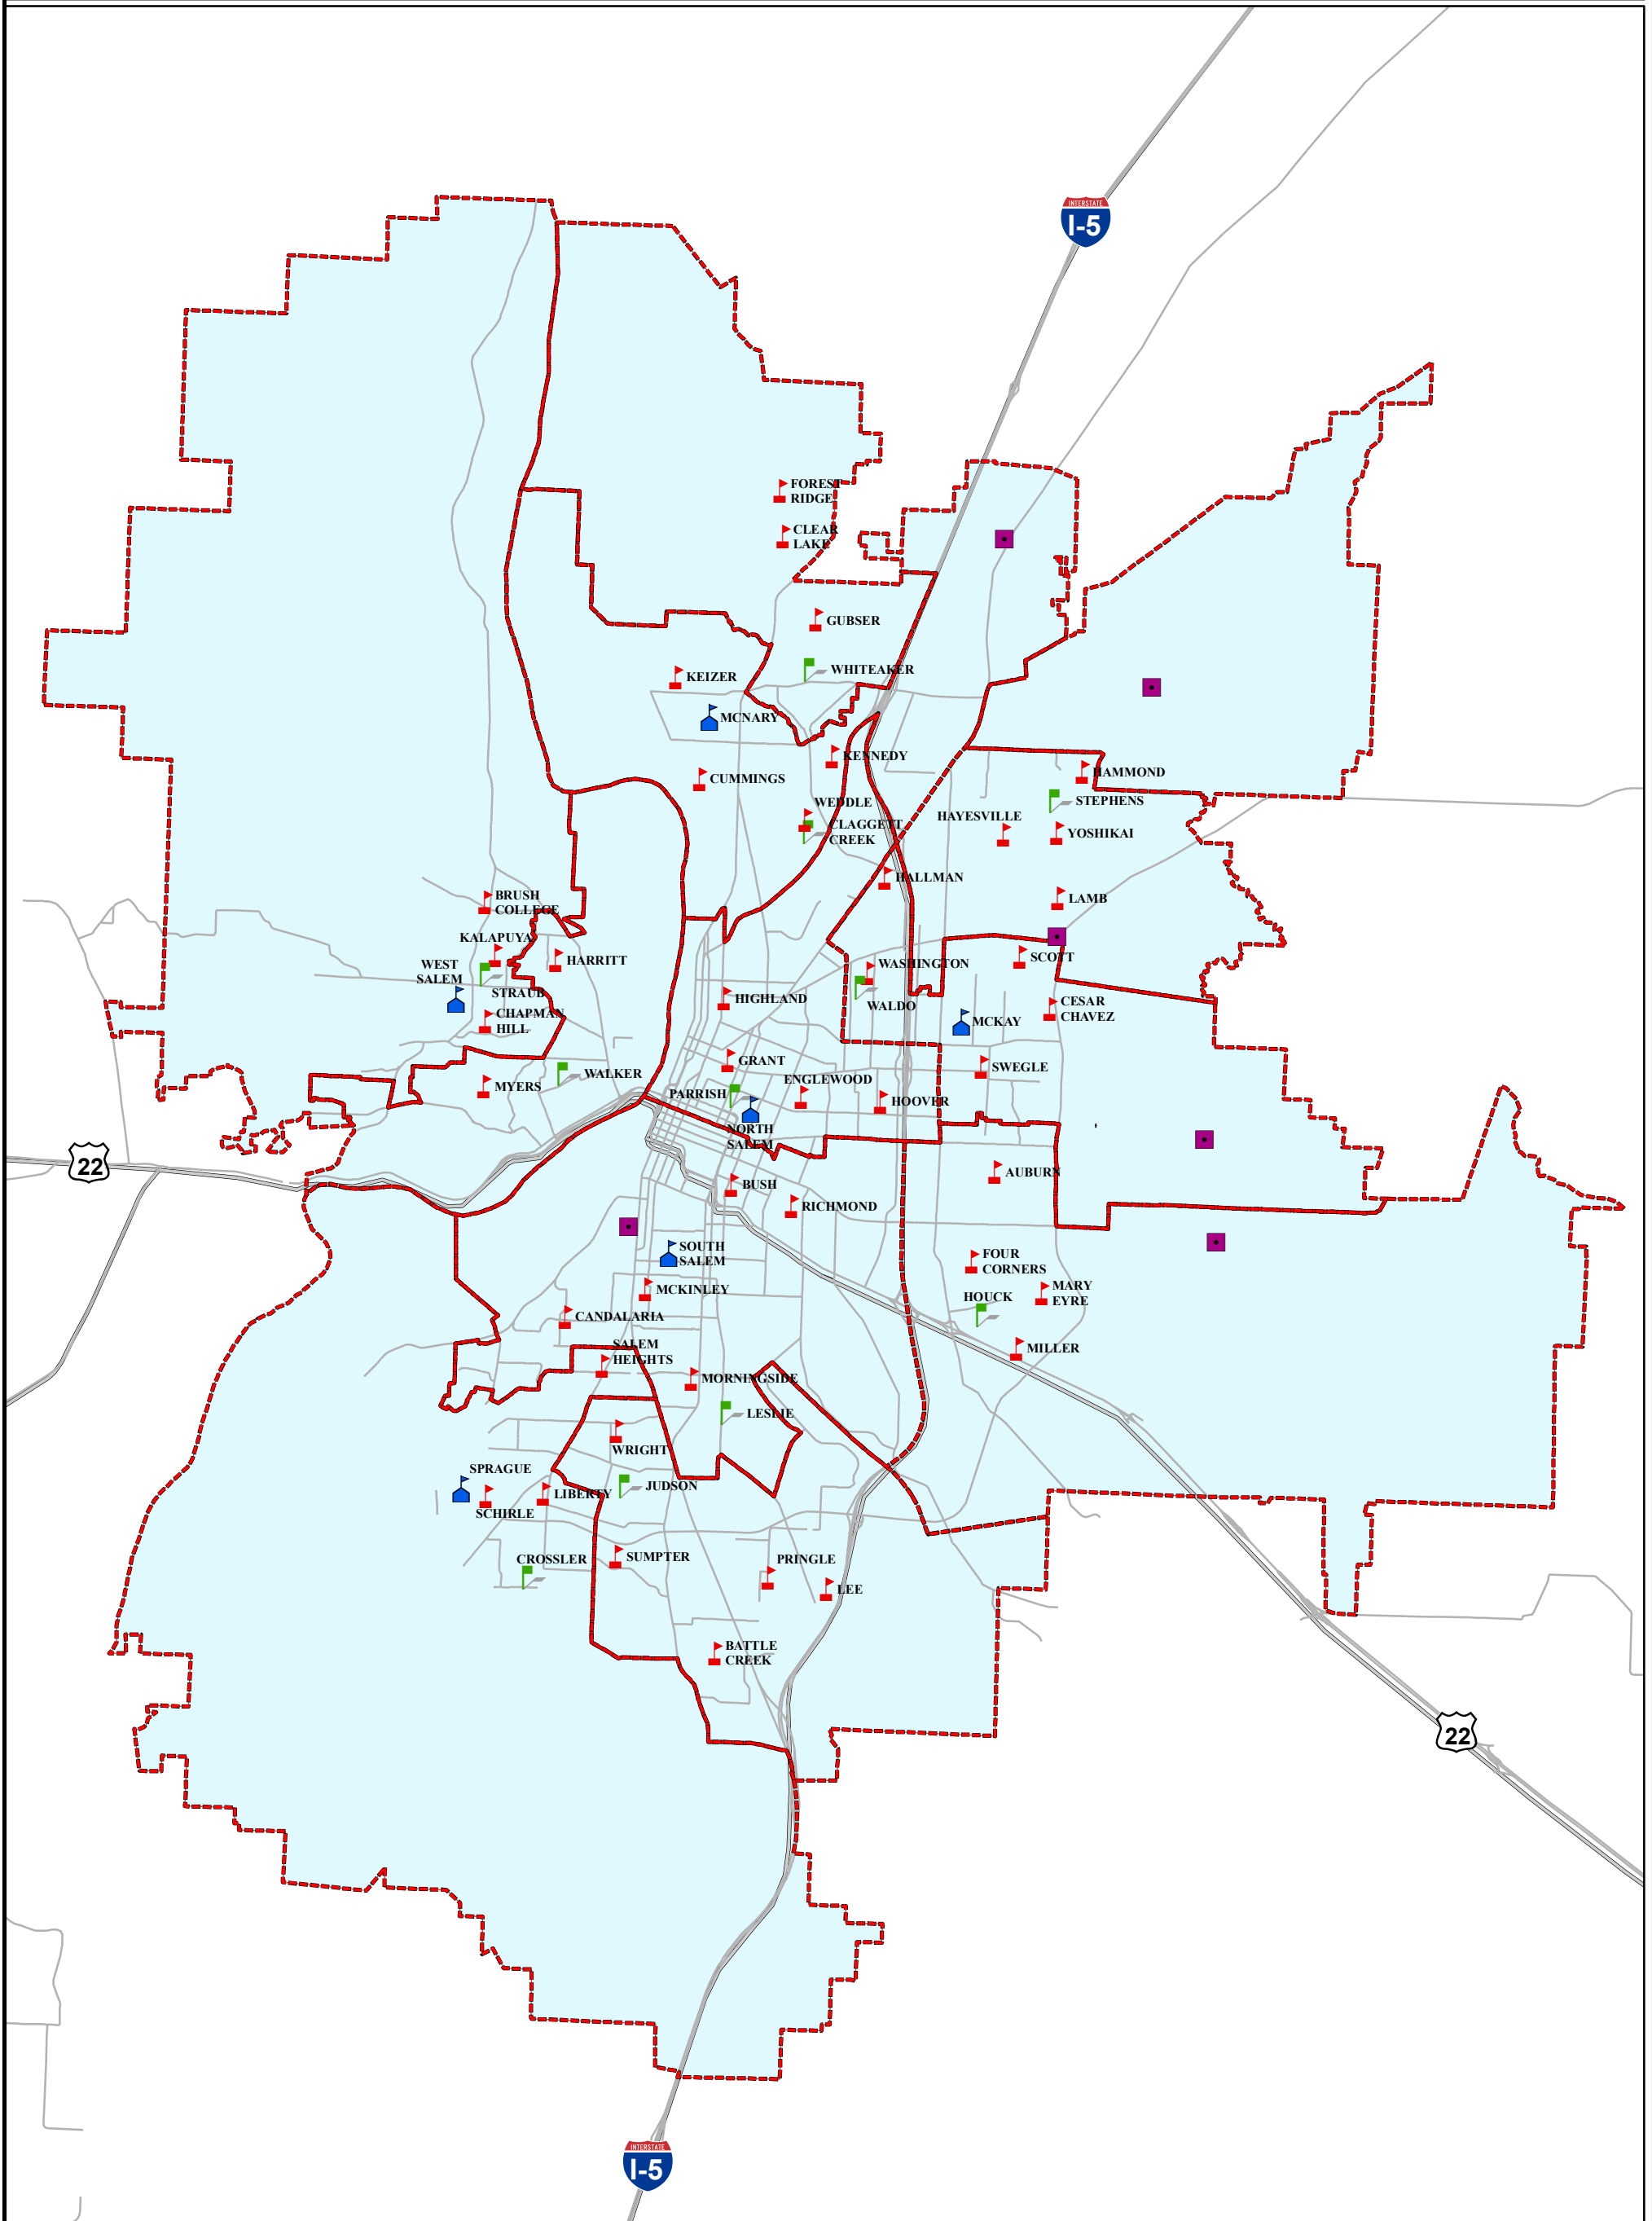

Middle School Attendance Areas

Salem-Keizer Public Schools

-  School attendance area boundary line
-  UGB
-  Streets
-  School Site
-  Parks
-  Elementary School
-  Middle School
-  High School
-  Alternative School
-  Program Site

Salem-Keizer school attendance area maps are available in PDF format at:
<http://www.salkeiz.k12.or.us/content/boundary-maps>

Tools to determine the school-of-assignment based on a student's home address are here:
<http://www.salkeiz.k12.or.us/content/council-governors-school-finder>
<http://www.salkeiz.k12.or.us/content/edulog-webquery-boundary-information>

	
Mid-Willamette Valley Council of Governments <i>Getting things done together!</i>	
Map Date	06/27/18
Author	JCT
Boundaries_2018-19	