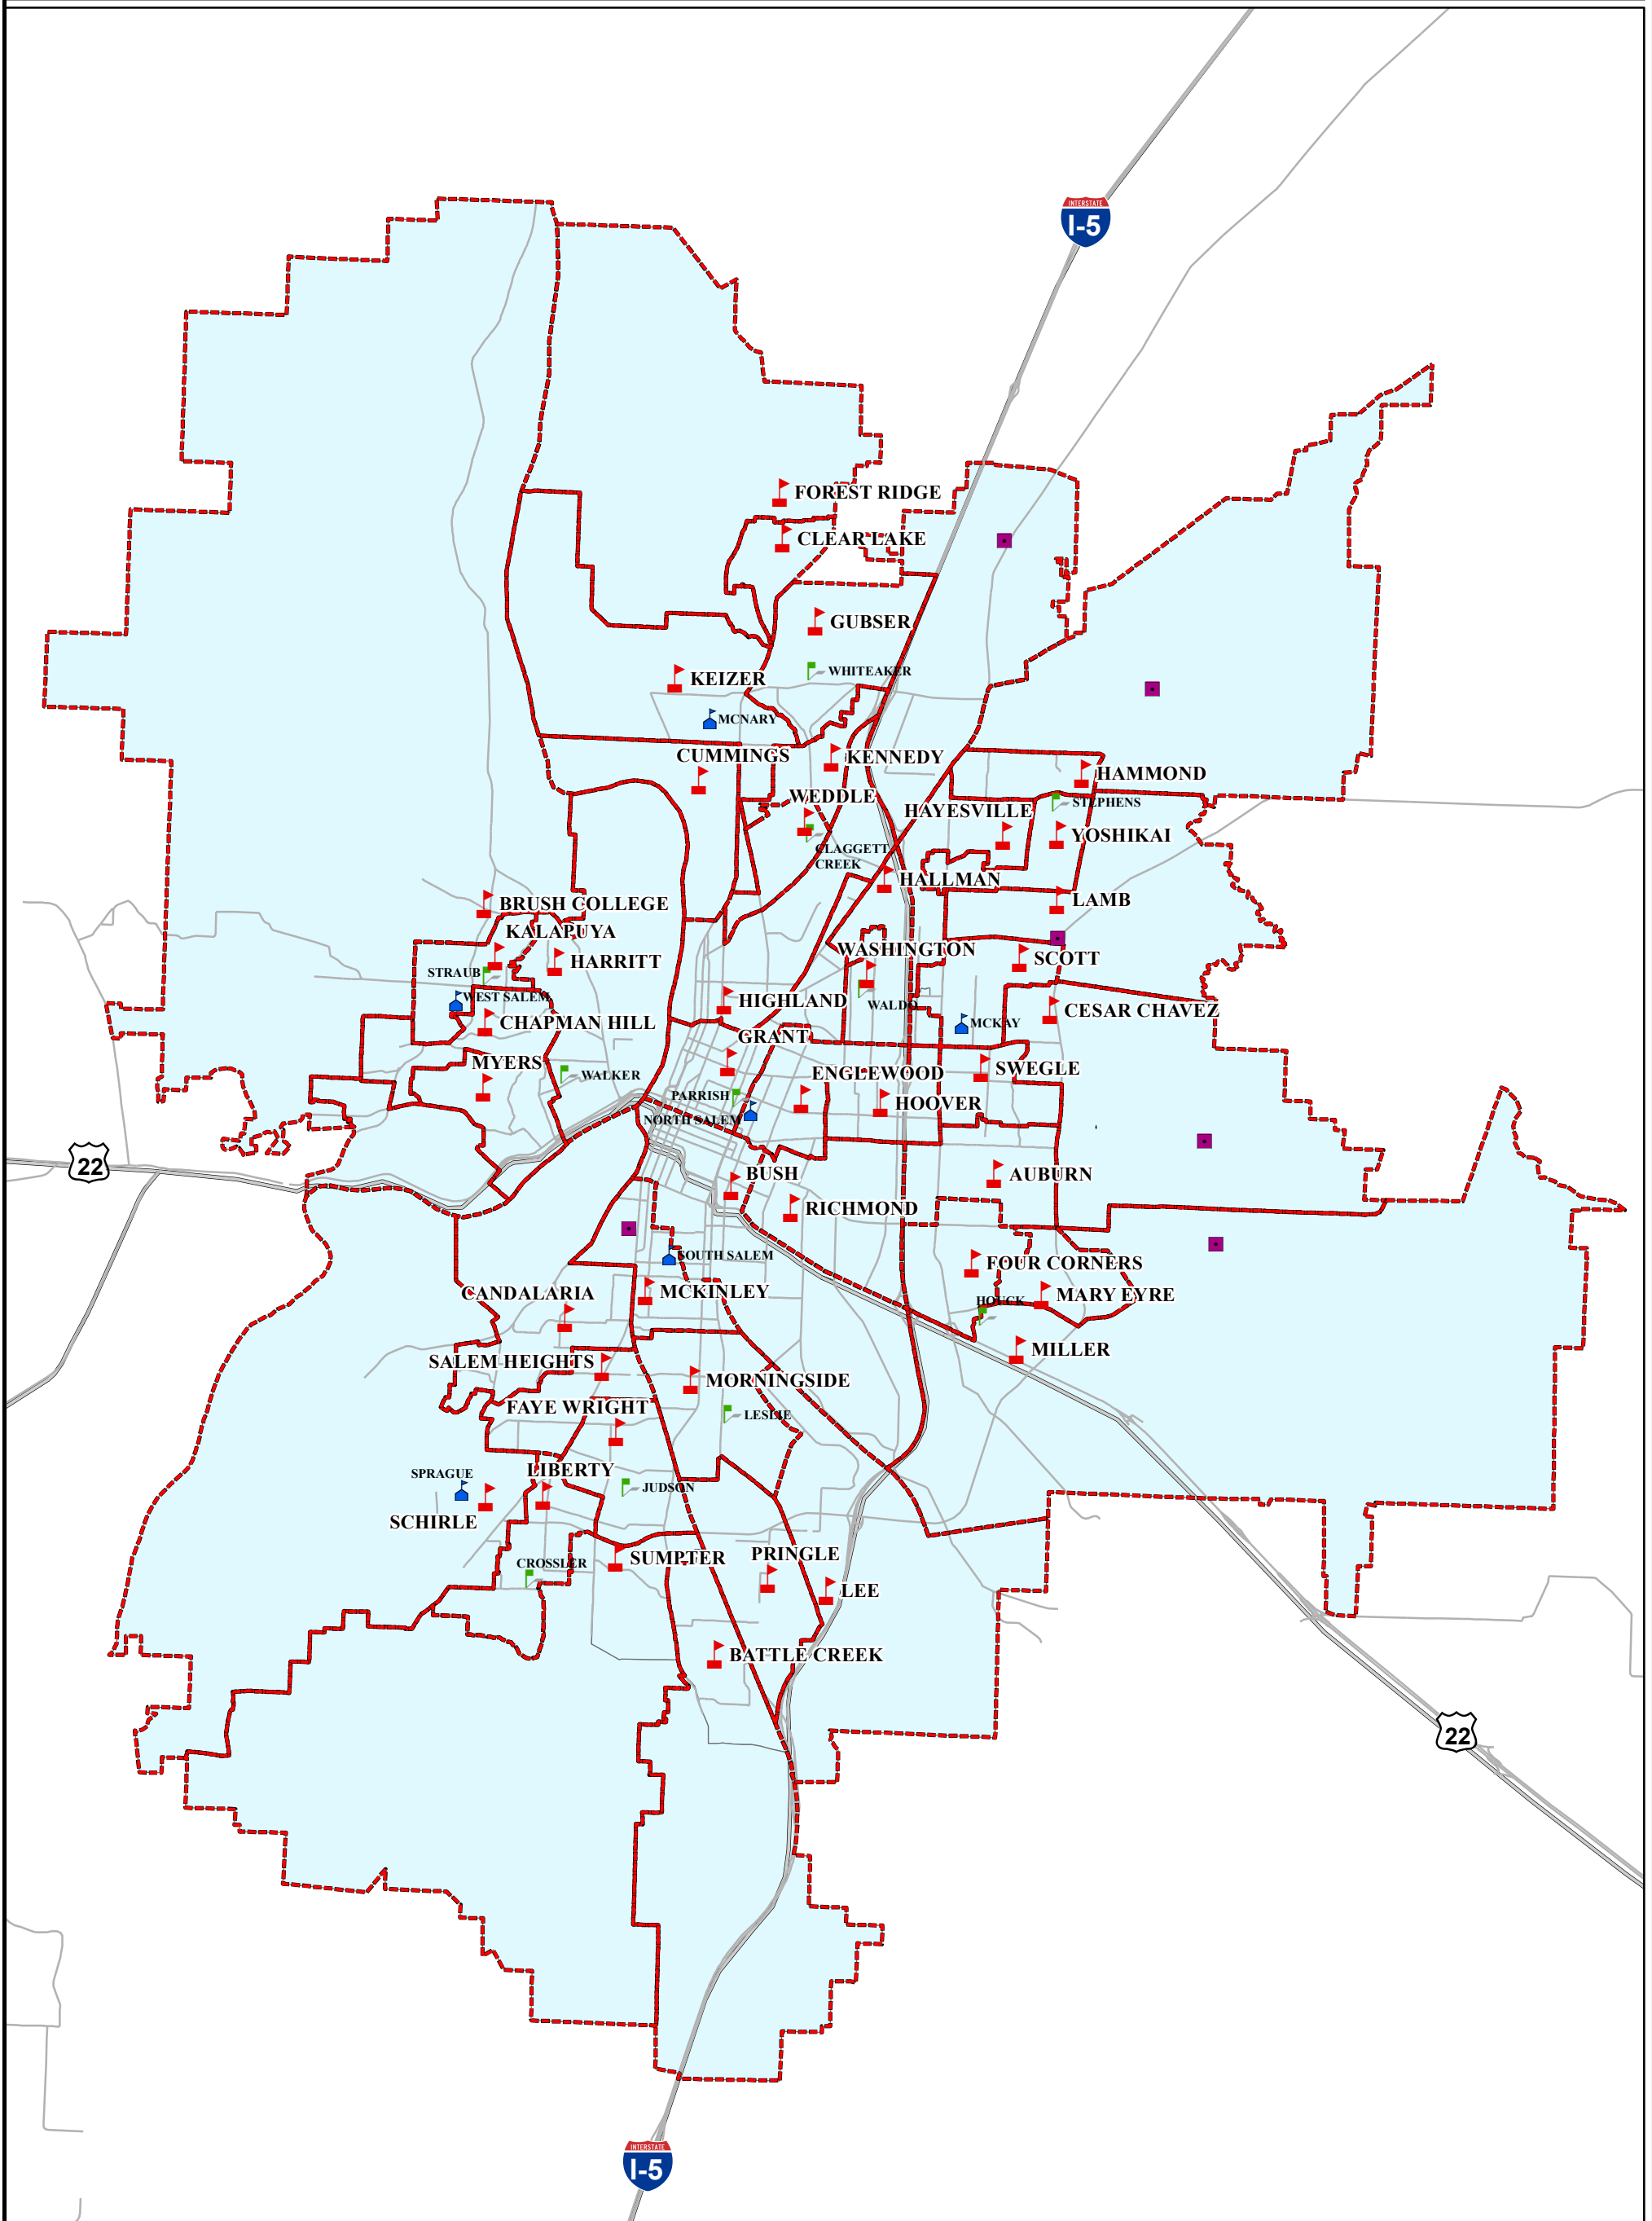

Elementary School Attendance Areas

Salem-Keizer Public Schools

	School attendance area boundary line		Elementary School
	UGB		Middle School
	Streets		High School
	School Site		Alternative School
	Parks		Program Site

Salem-Keizer school attendance area maps are available in PDF format at:
<http://www.salkeiz.k12.or.us/content/boundary-maps>

Tools to determine the school-of-assignment based on a student's home address are here:
<http://www.salkeiz.k12.or.us/content/council-governors-school-finder>
<http://www.salkeiz.k12.or.us/content/edulog-webquery-boundary-information>

0 1,958,900 7,800 11,700 15,600
 Feet

 Mid-Willamette Valley Council of Governments <i>Getting things done together!</i>	
Map Date	06/27/18
Author	JCT
Boundaries_2018-19	